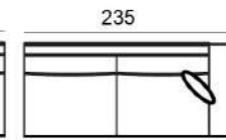

S52103AR (11612)
93 (107) x 235 x 107 cm