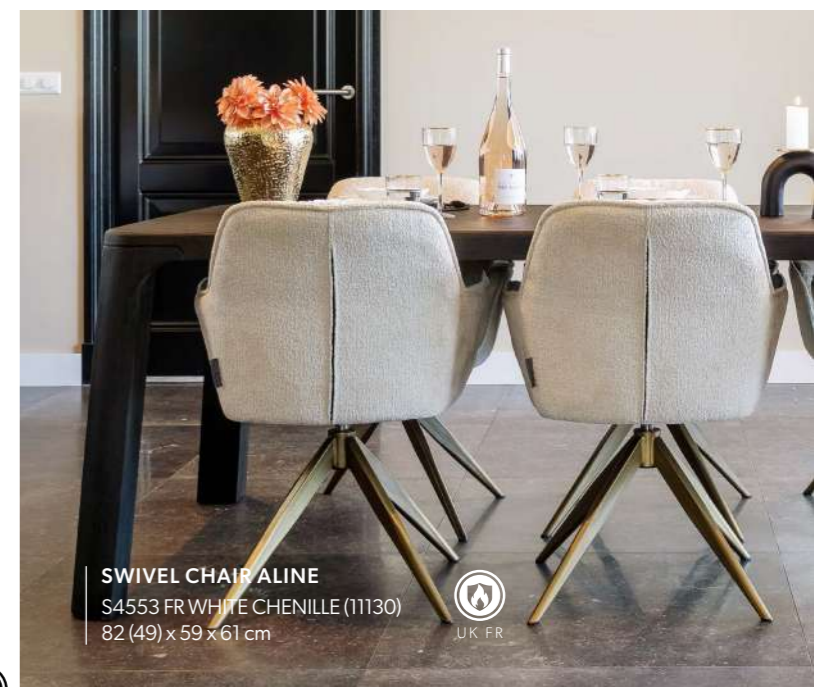

SWIVEL CHAIR ALINE
S4553 FR KHAKI VELVET (11128)
82 (49) x 59 x 61 cm

SWIVEL CHAIR ALINE
S4553 FR WHITE CHENILLE (11130)
82 (49) x 59 x 61 cm