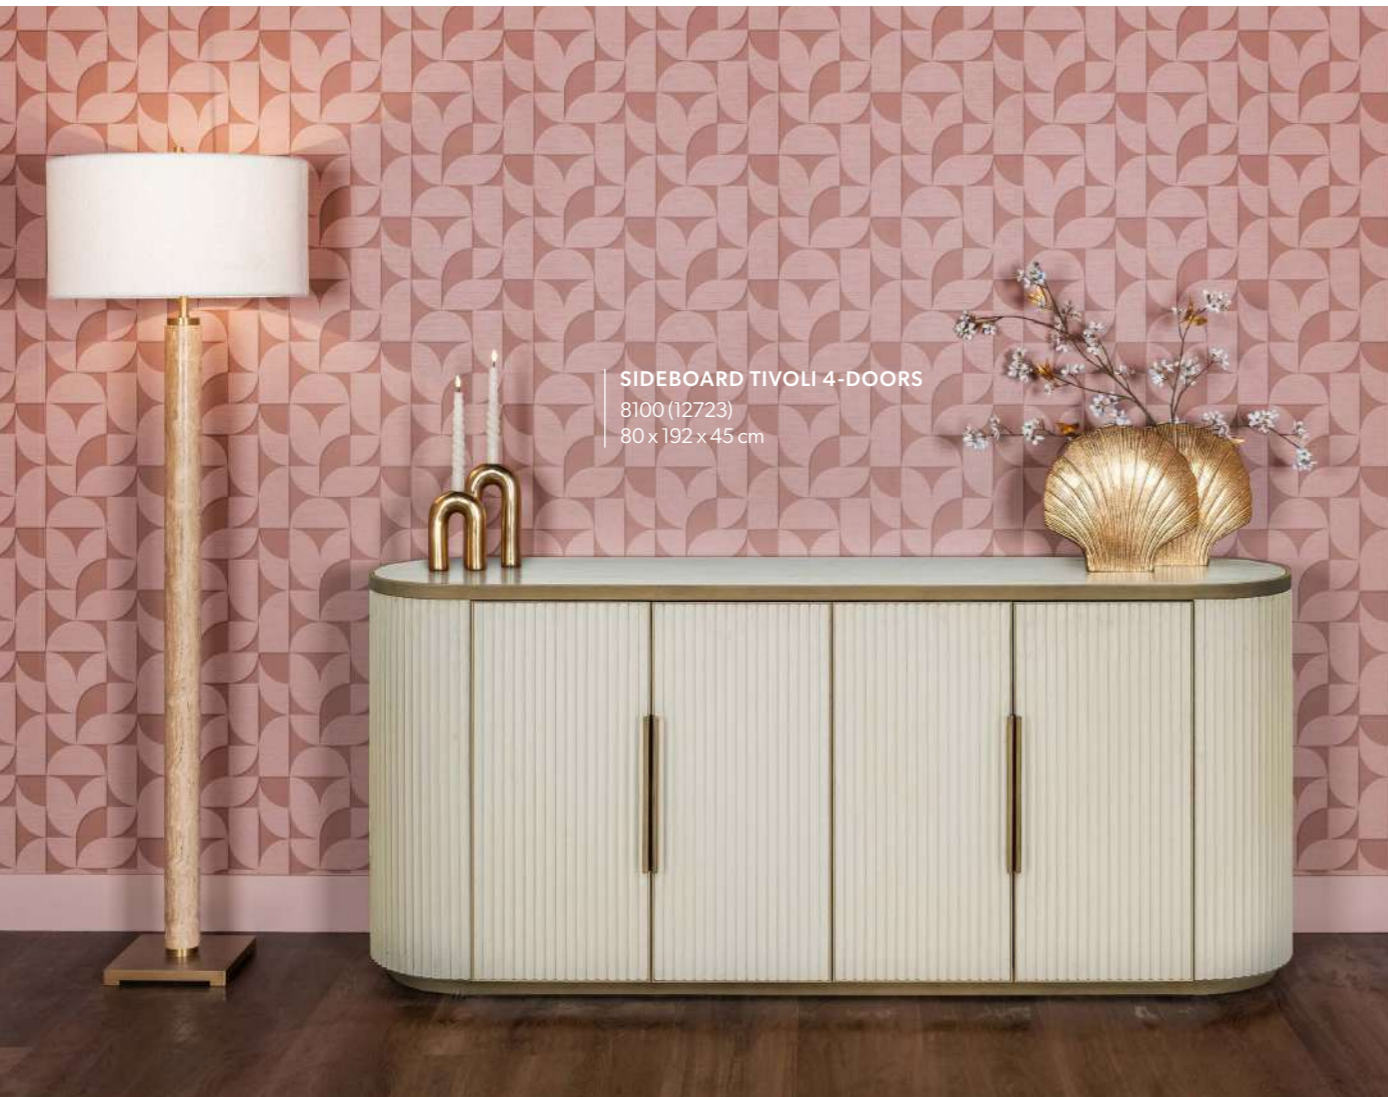

TIVOLI

COLLECTION

Tivoli features a unique design where fabric is expertly wrapped around wood, accented with brass details and topped with a white ceramic surface. This distinctive combination of textures and materials sets the Tivoli Collection apart, offering a truly original and refined aesthetic for modern living.

See page 334 for the product specification.

SIDEBOARD TIVOLI 4-DOORS
8100 (12723)
80 x 192 x 45 cm