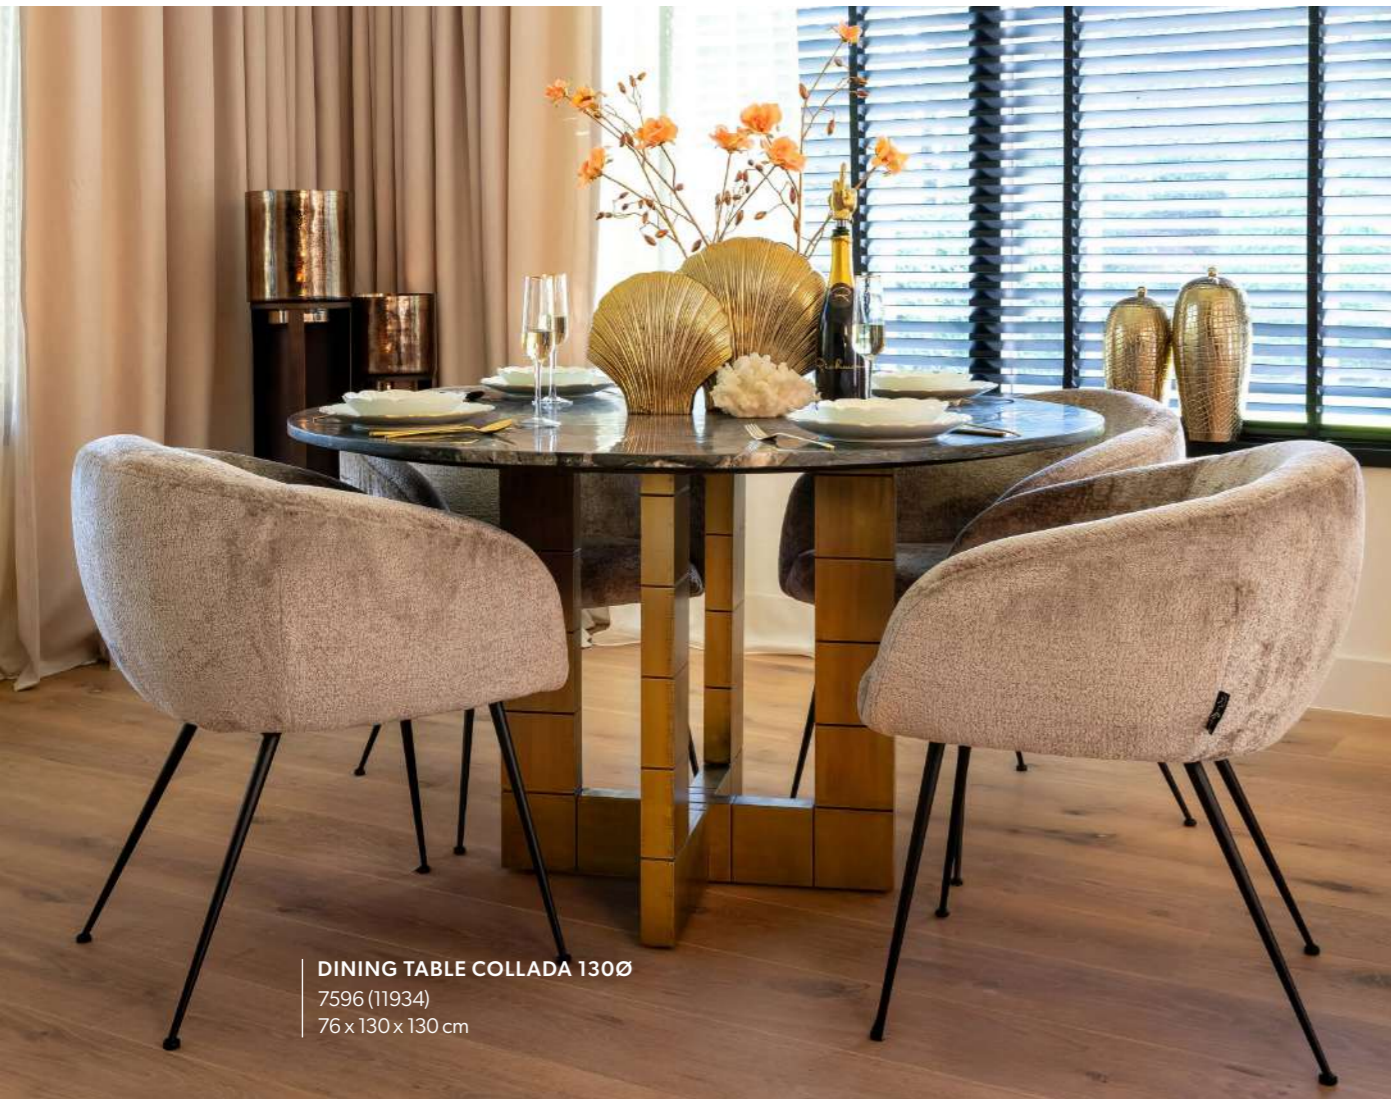

COLLADA

COLLECTION

What sets the Collada Collection apart is the craftsmanship involved in shaping each piece. The blend of MDF and brass elements enhances the aesthetics, making each item unique. Carefully folded metal around the wood creates a unique interplay of textures and colors, adding an element of elegance.

See page 328 for the product specification.

DINING TABLE COLLADA 130Ø
7596 (11934)
76 x 130 x 130 cm