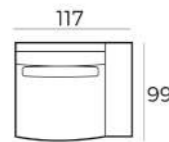

FELIX-1,5AR (11175)
89 (44) x 117 x 99 cm