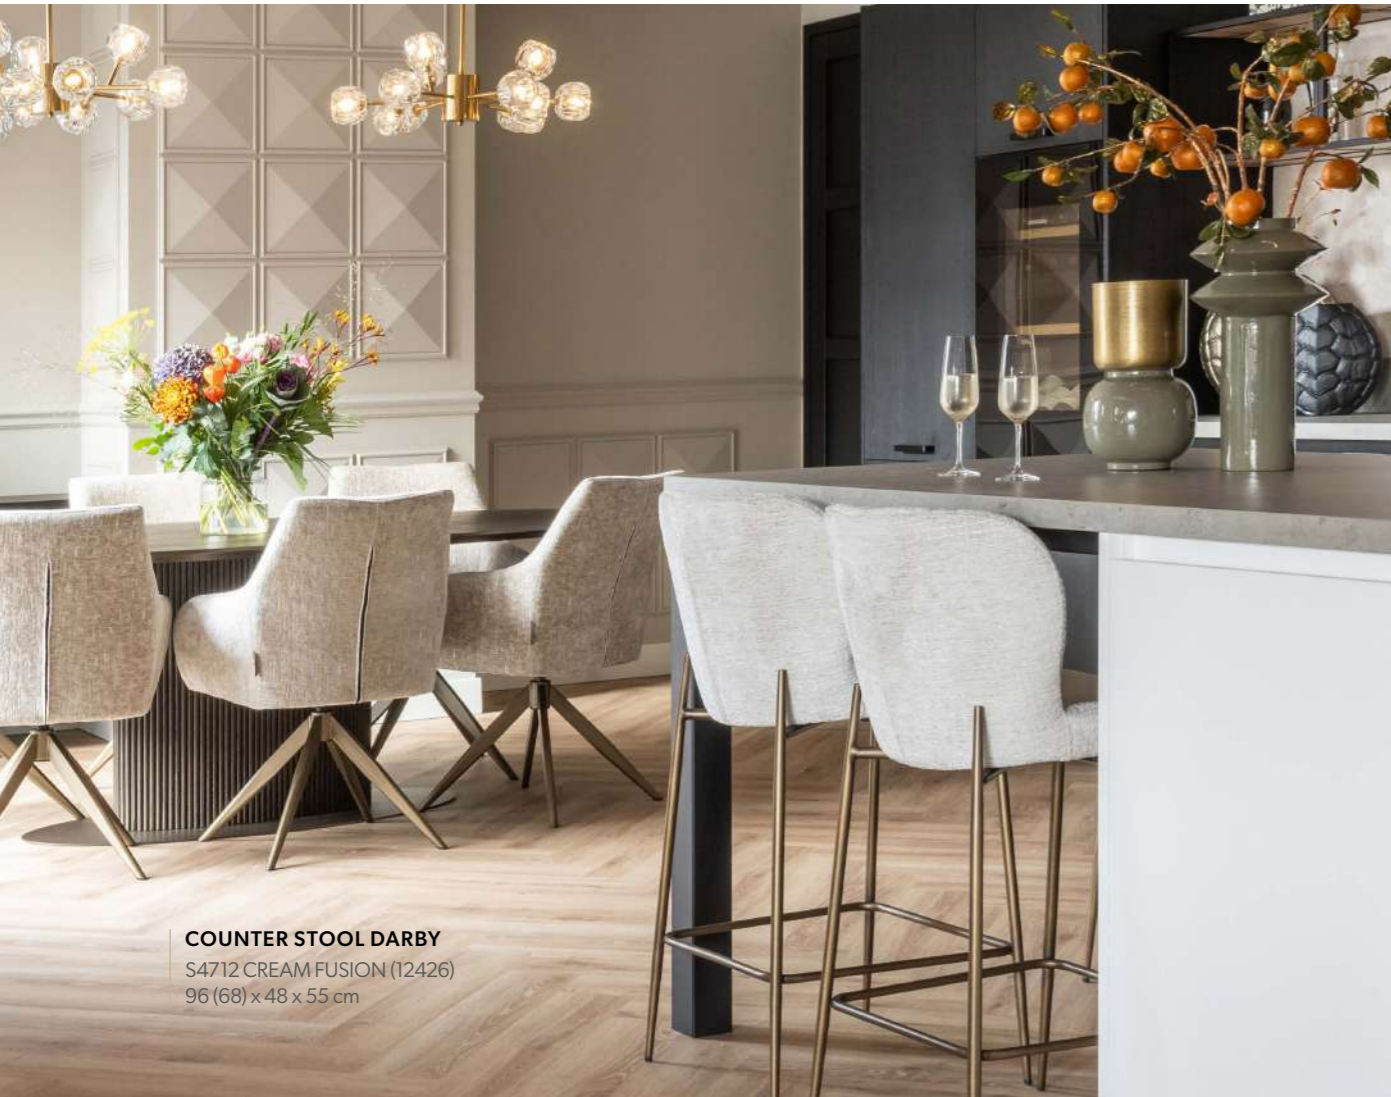

COUNTER STOOLS

COLLECTION

COUNTER STOOL DARBY
S4712 CREAM FUSION (12426)
96 (68) x 48 x 55 cm