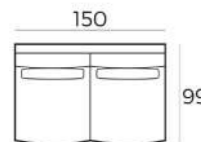

FELIX-2,5ZA (11163)
89 (44) x 150 x 99 cm