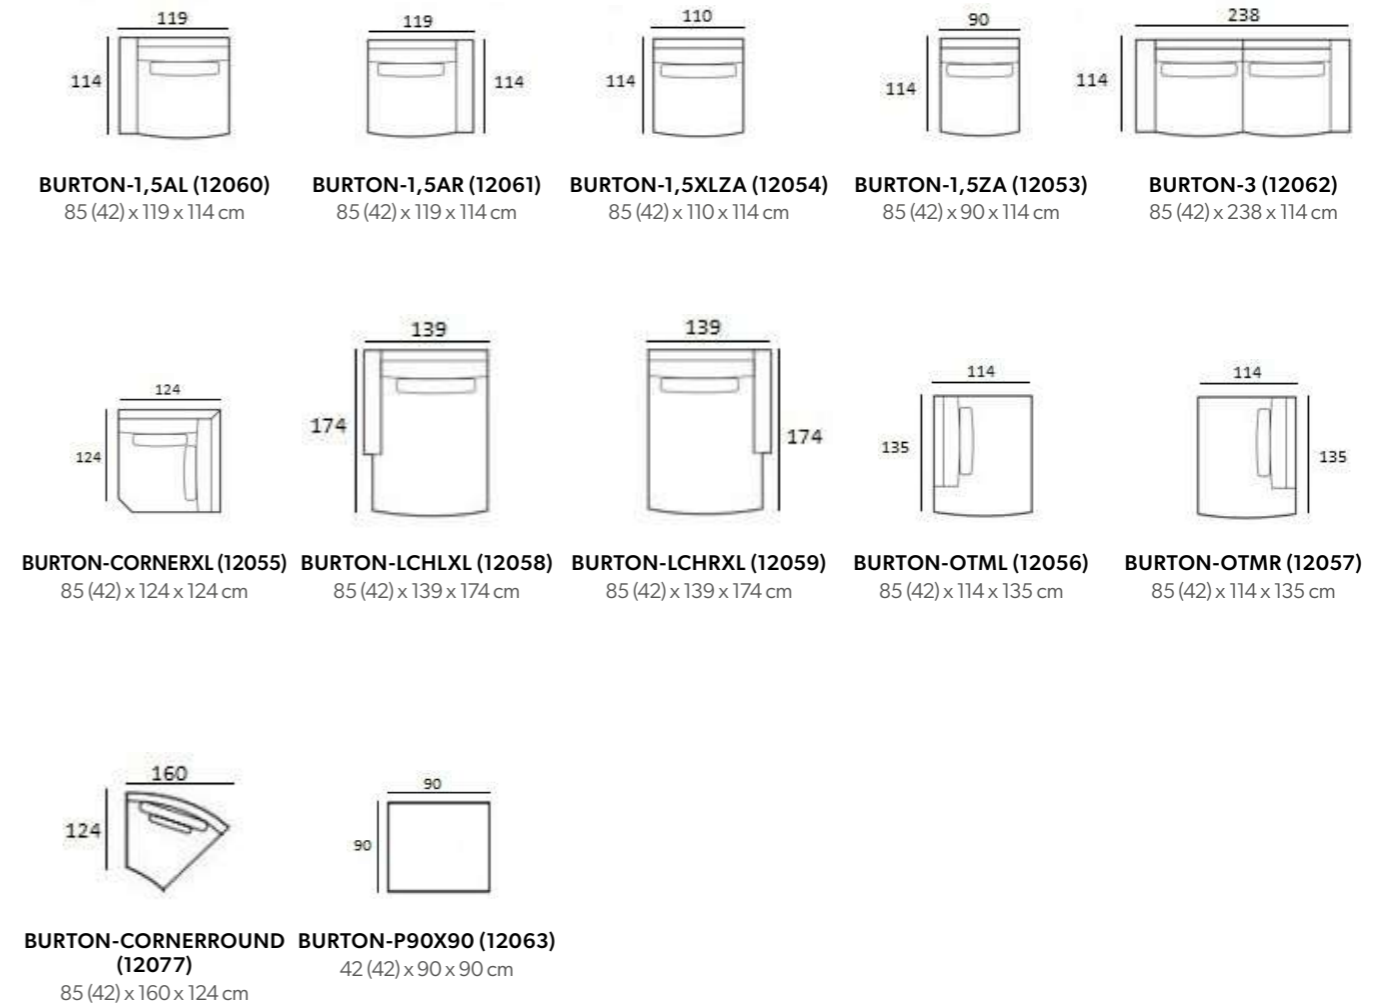

MATERIAL

Seats: springs, soft foam, feather and chopped foam mix, upholstery.
Back cushions: feather and chopped foam mix, upholstery.