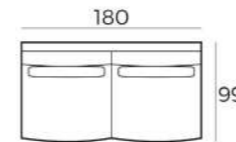

FELIX-3ZA (11164)
89 (44) x 180 x 99 cm