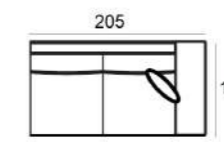

S52102AR (11651)
93 (107) x 205 x 107 cm