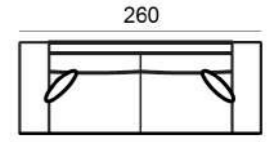

S52103 (11613)
93 (107) x 260 x 107 cm