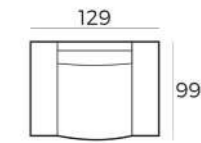

FELIX

MODULE SOFA

SOFA MODULES

Felix is one of our most comfortable sofas and is characterized by the round loungepart, wide armrests and lumbar cushions. It is available in modules so you can create a sofa to suit your wishes.

MATERIAL

Seats: springs, HR soft foam
35 kg/m³, HR extra soft foam
30kg/m³ fiber padding, upholstery.

Back cushions: HR extra soft foam
23kg/m³, upholstery.

Deco cushion: ballfiber, feather and
chopped foam mix, upholstery.

FELIX-1 (11268)
89 (44) x 129 x 99 cm