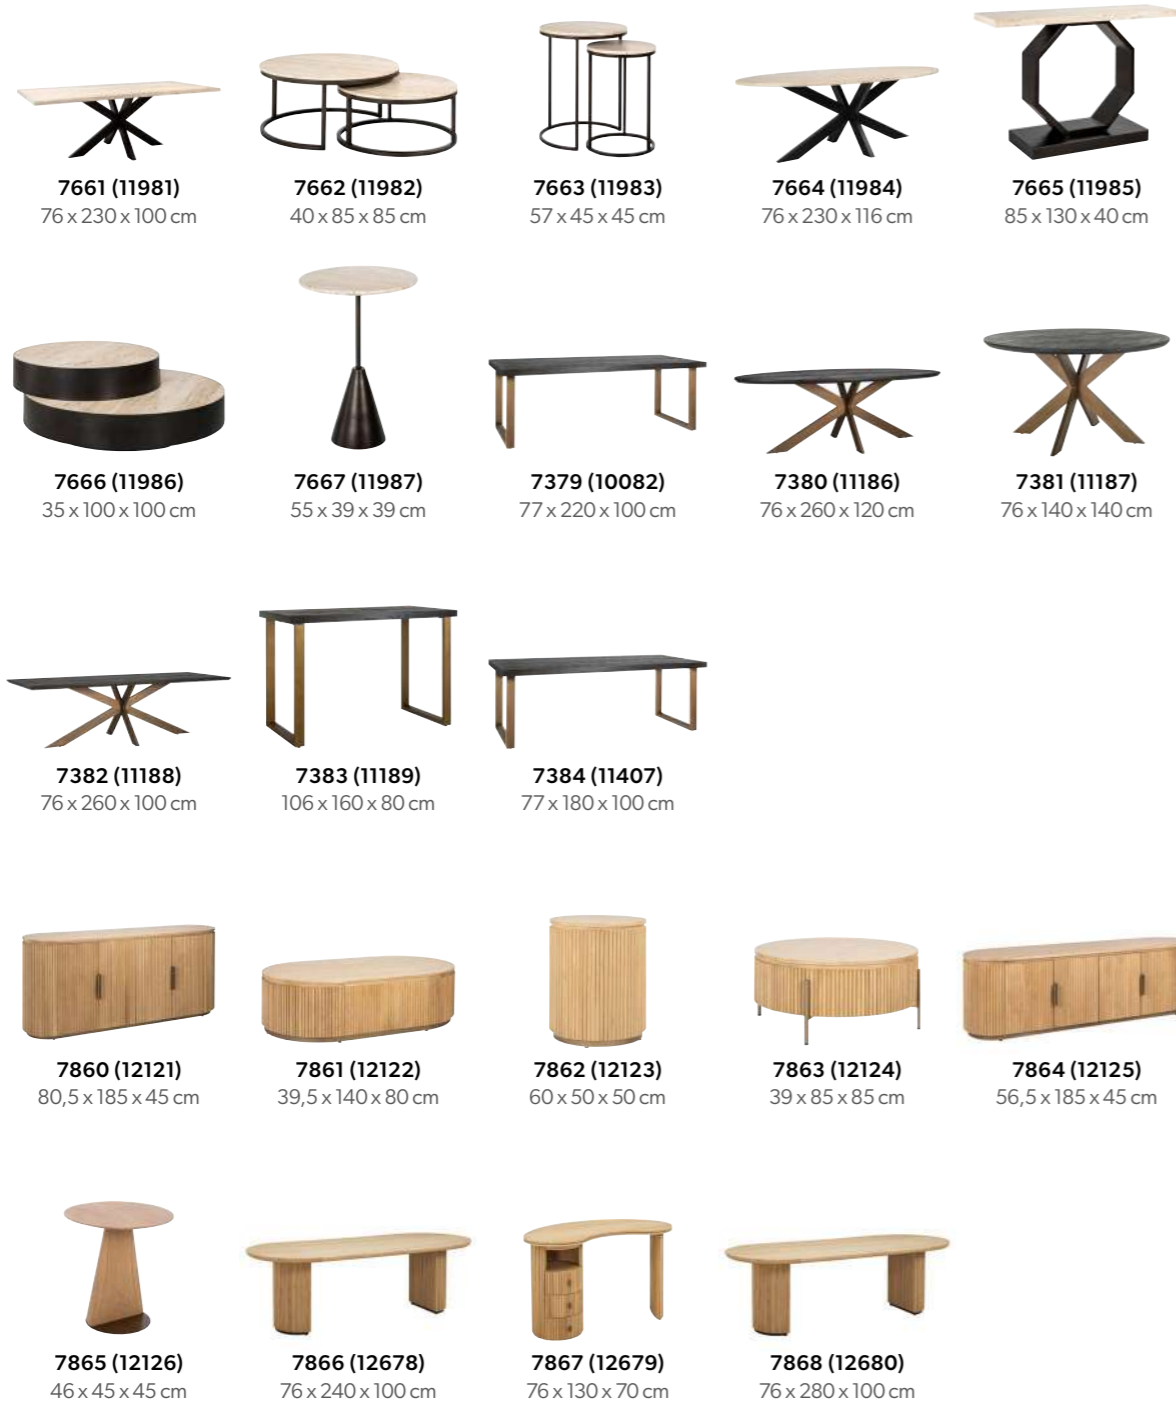

COLLECTIONS

OVERVIEW

AVALON COLLECTION