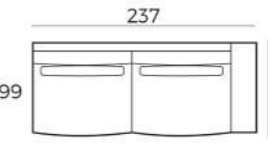

FELIX-3,5AR (11181)
89 (44) x 234 x 99 cm