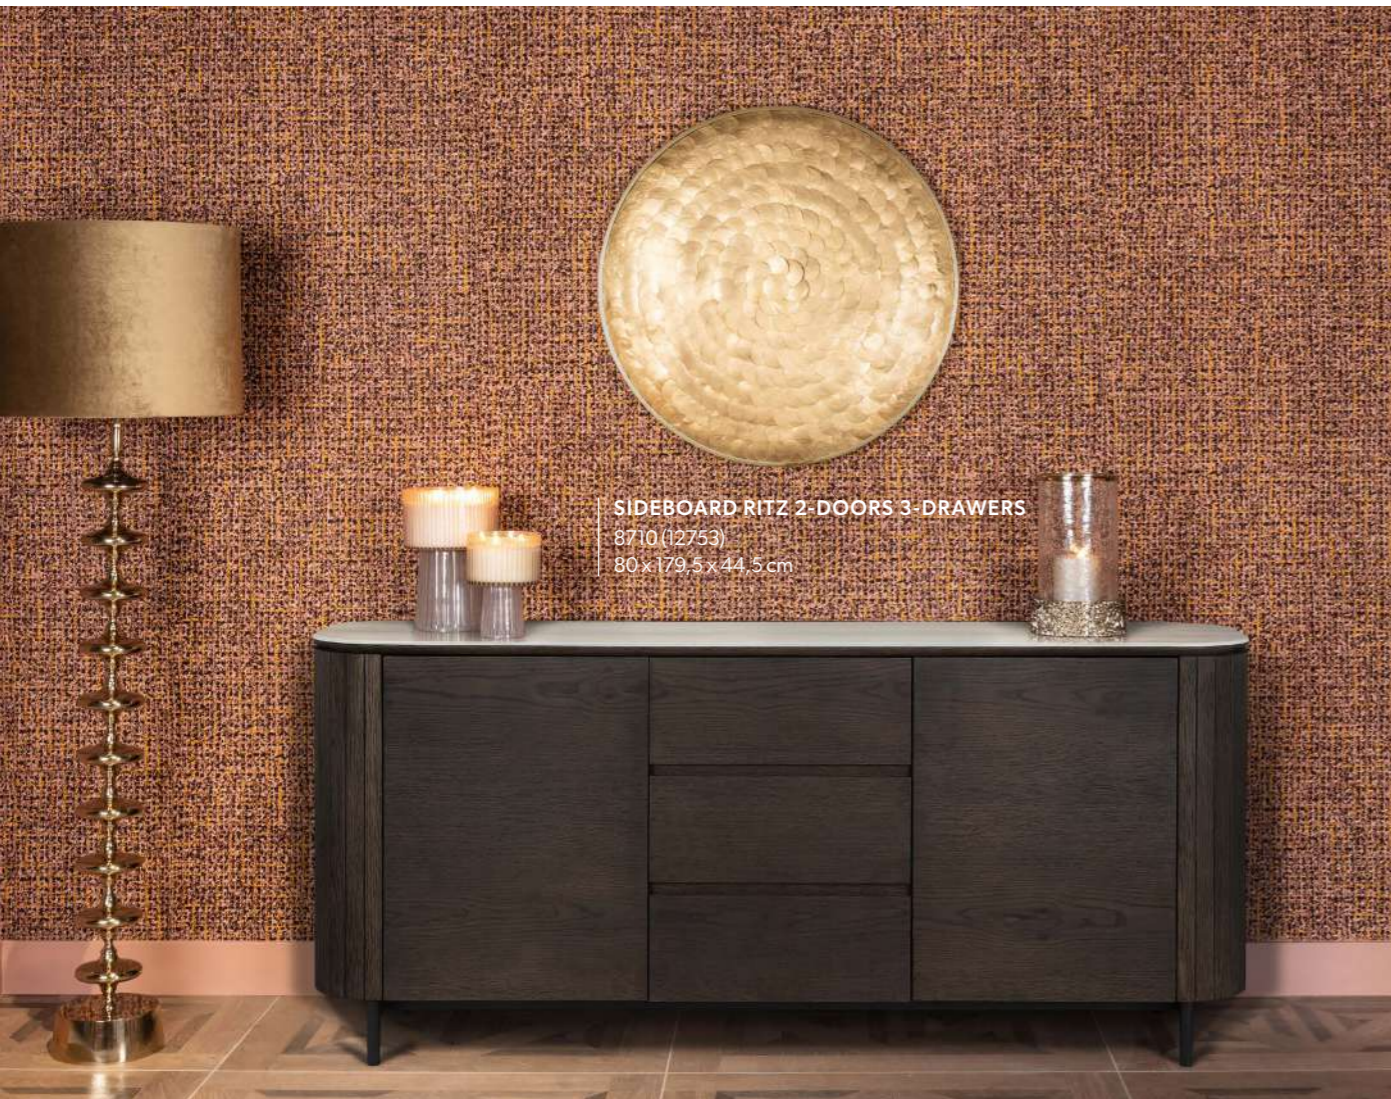

RITZ

COLLECTION

Featuring stunning dark brown oak veneer with tops crafted from travertine and ceramic, the Ritz Collection brings a refined elegance to your living space. This harmonious blend of materials adds a touch of luxury and sophistication, making each piece a standout in any home.

See page 333 for the product specification.

SIDEBOARD RITZ 2-DOORS 3-DRAWERS
8710 (12753)
80 x 179,5 x 44,5 cm