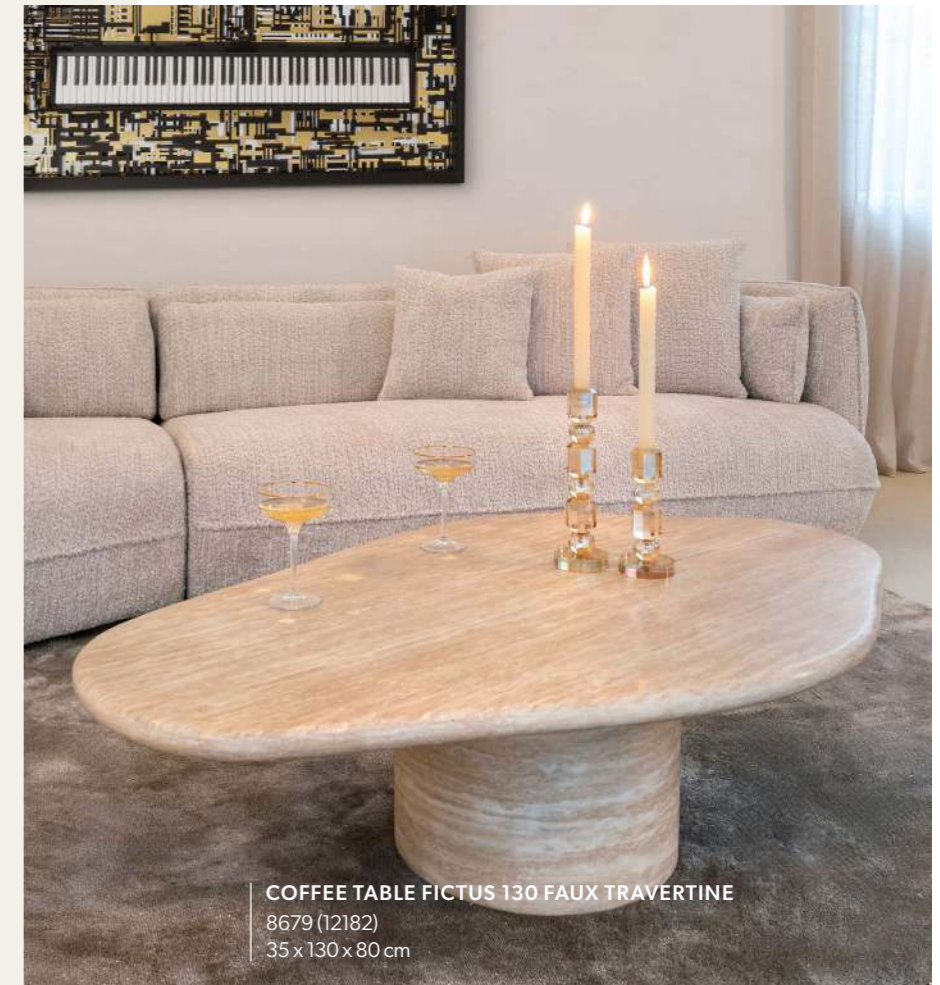

See page 329 for the product specification.

**COFFEE TABLE FICTUS SET OF 2 FAUX TRAVERTINE**  
8676 (12179)  
40 x 91 x 91 cm

**END TABLE FICTUS FAUX TRAVERTINE**  
8677 (12180)  
50 x 49 x 43 cm

**COFFEE TABLE FICTUS 125 FAUX TRAVERTINE**  
8678 (12181)  
36 x 125 x 80 cm

**COFFEE TABLE FICTUS 130 FAUX TRAVERTINE**  
8679 (12182)  
35 x 130 x 80 cm