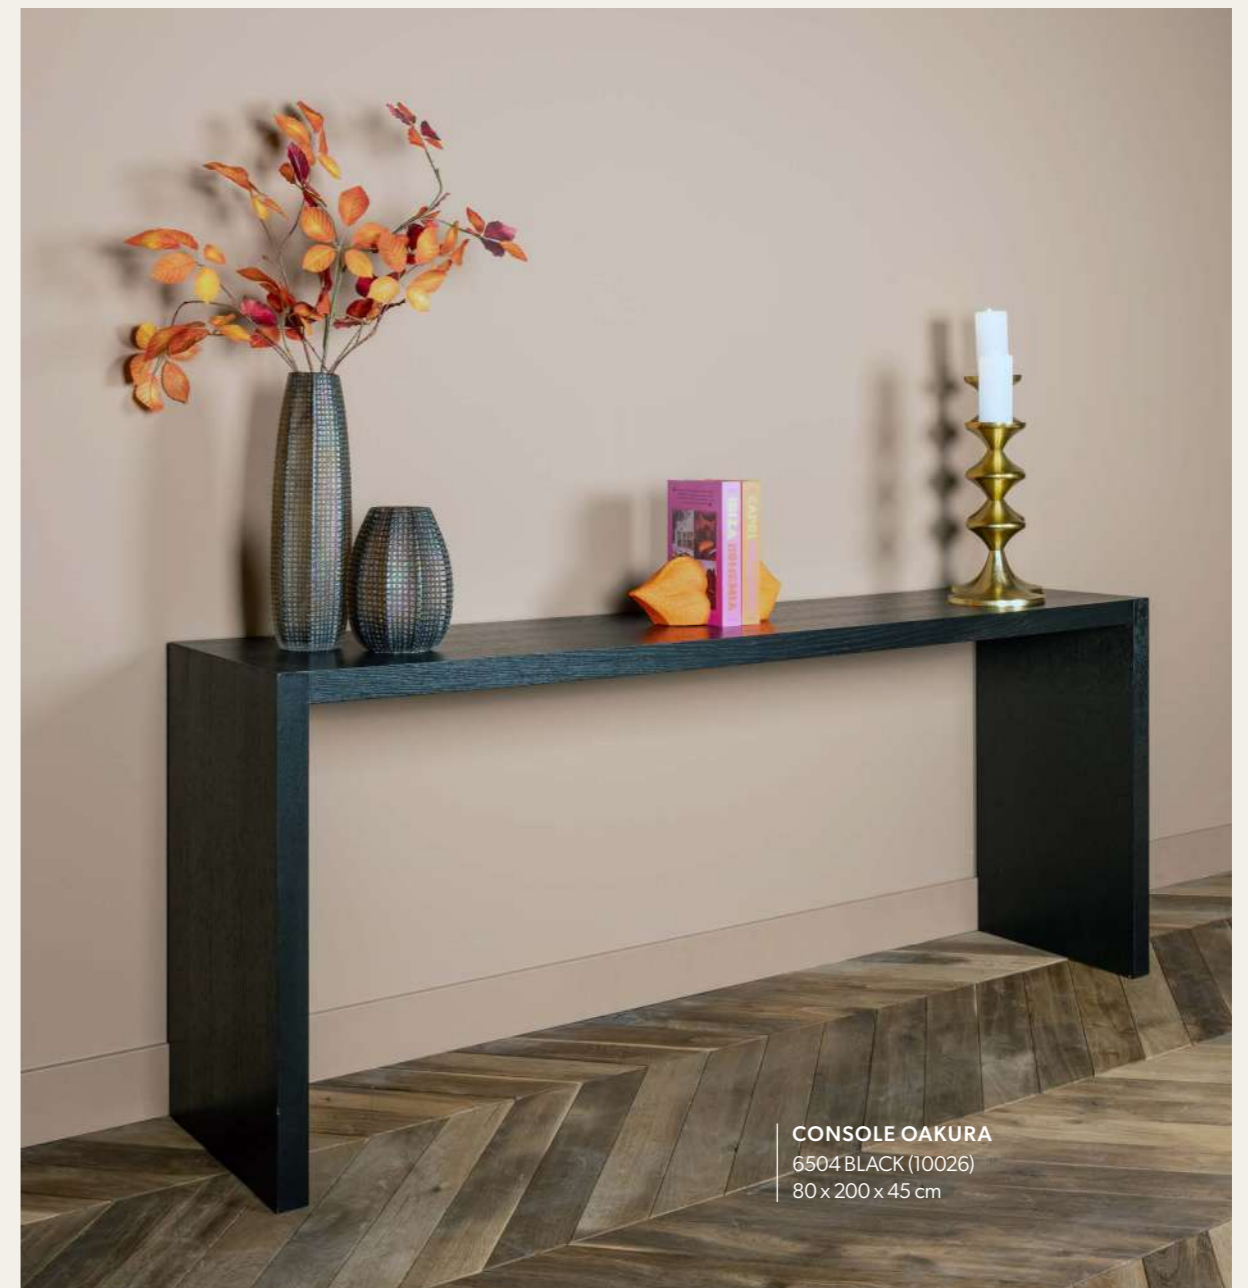

CONSOLE OAKURA
6504 BLACK (10026)
80 x 200 x 45 cm