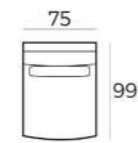

FELIX-1ZA (11161)
89 (44) x 75 x 99 cm