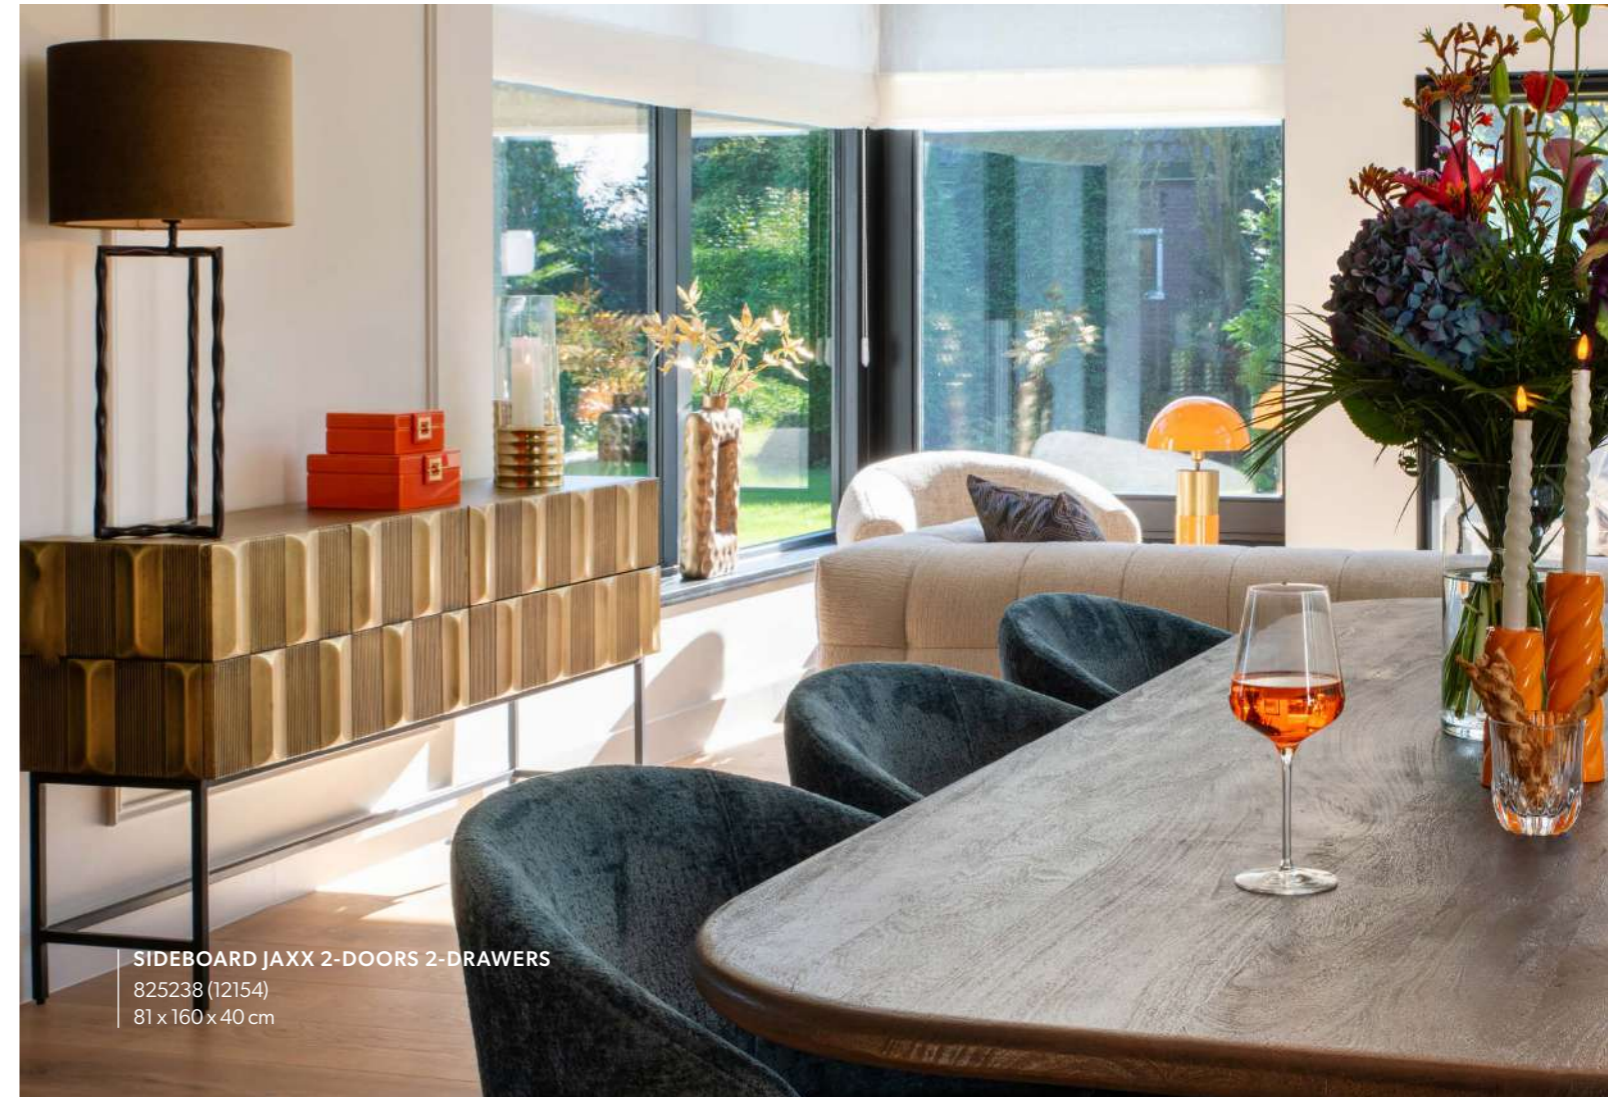

SIDEBOARD JAXX 2-DOORS 2-DRAWERS
825238 (12154)
81 x 160 x 40 cm

Top-notch performers