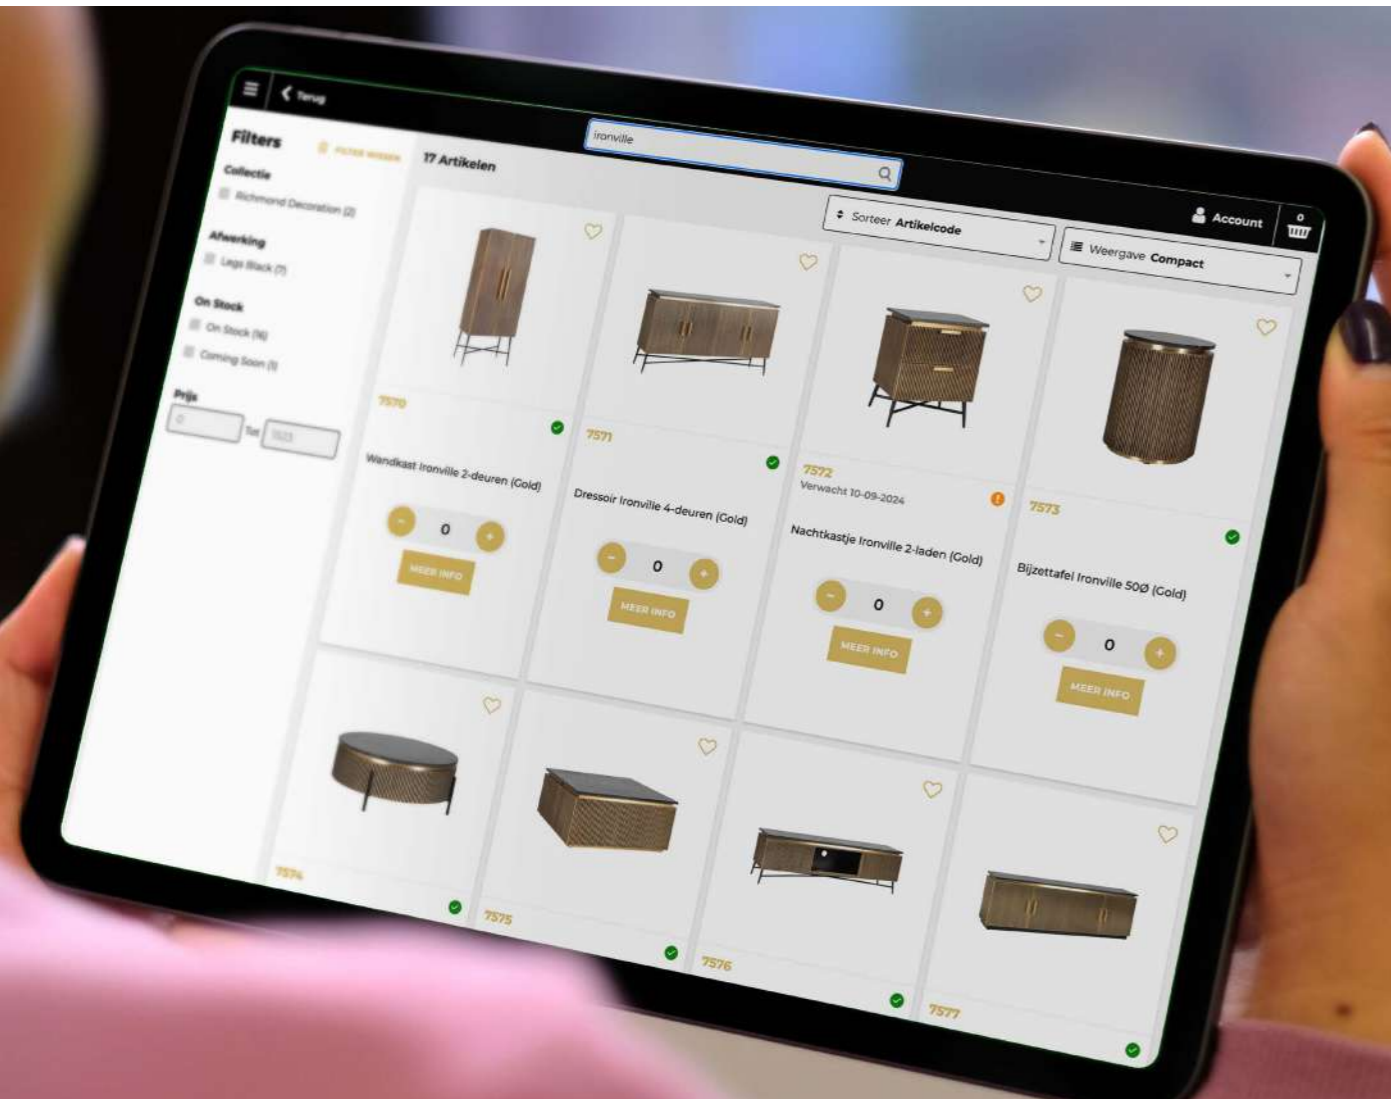

EXCLUSIVE ACCESS TO OUR B2B WEBSHOP