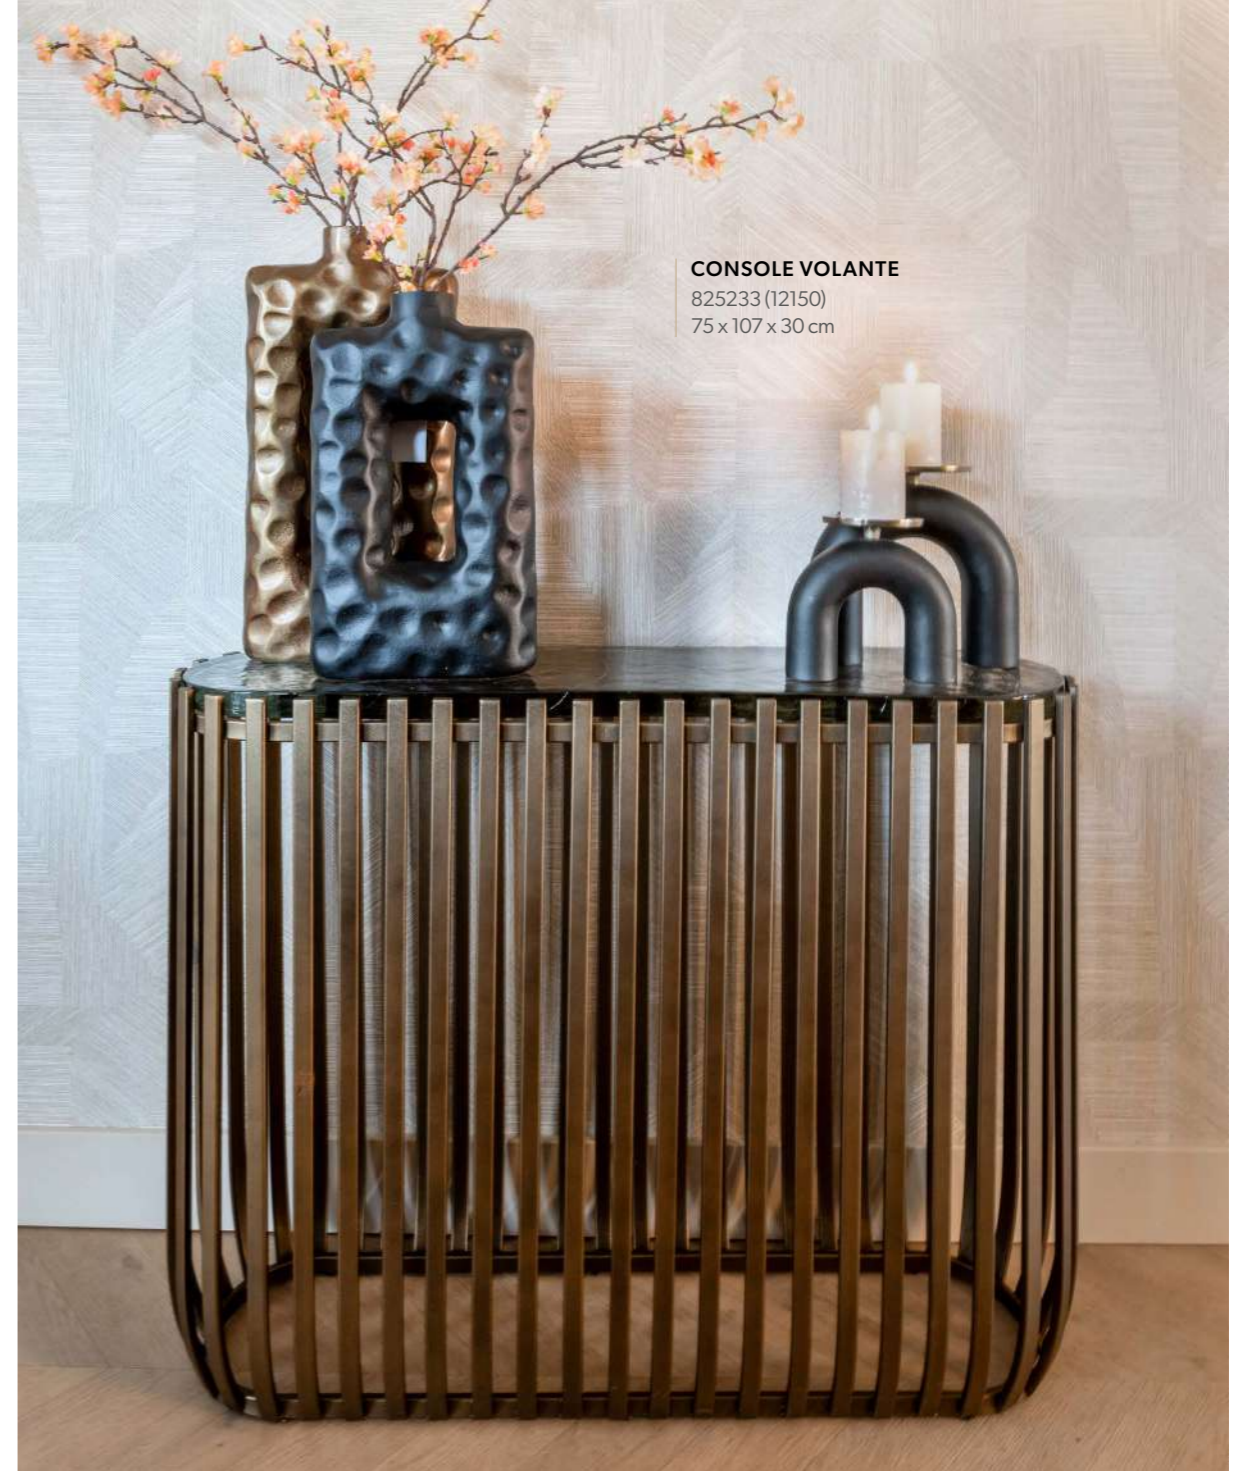

CONSOLE VOLANTE
825233 (12150)
75 x 107 x 30 cm