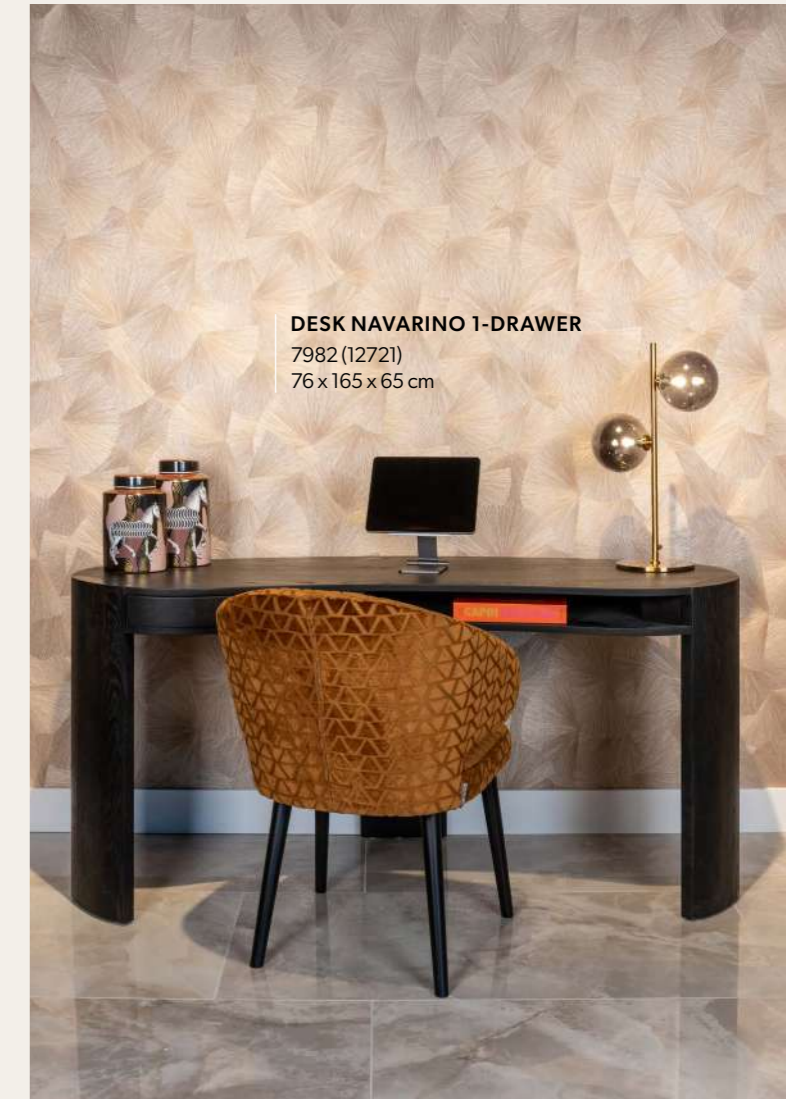

DESK NAVARINO 1-DRAWER
7982 (12721)
76 x 165 x 65 cm

The Navarino Collection is crafted from oak veneer in a rich black finish. Its standout feature is the range of elegant and distinctive shapes, offering a modern yet timeless appeal. Each piece in the collection adds a touch of sophistication and style to any interior setting.

See page 332 for the product specification.

NAVARINO COLLECTION