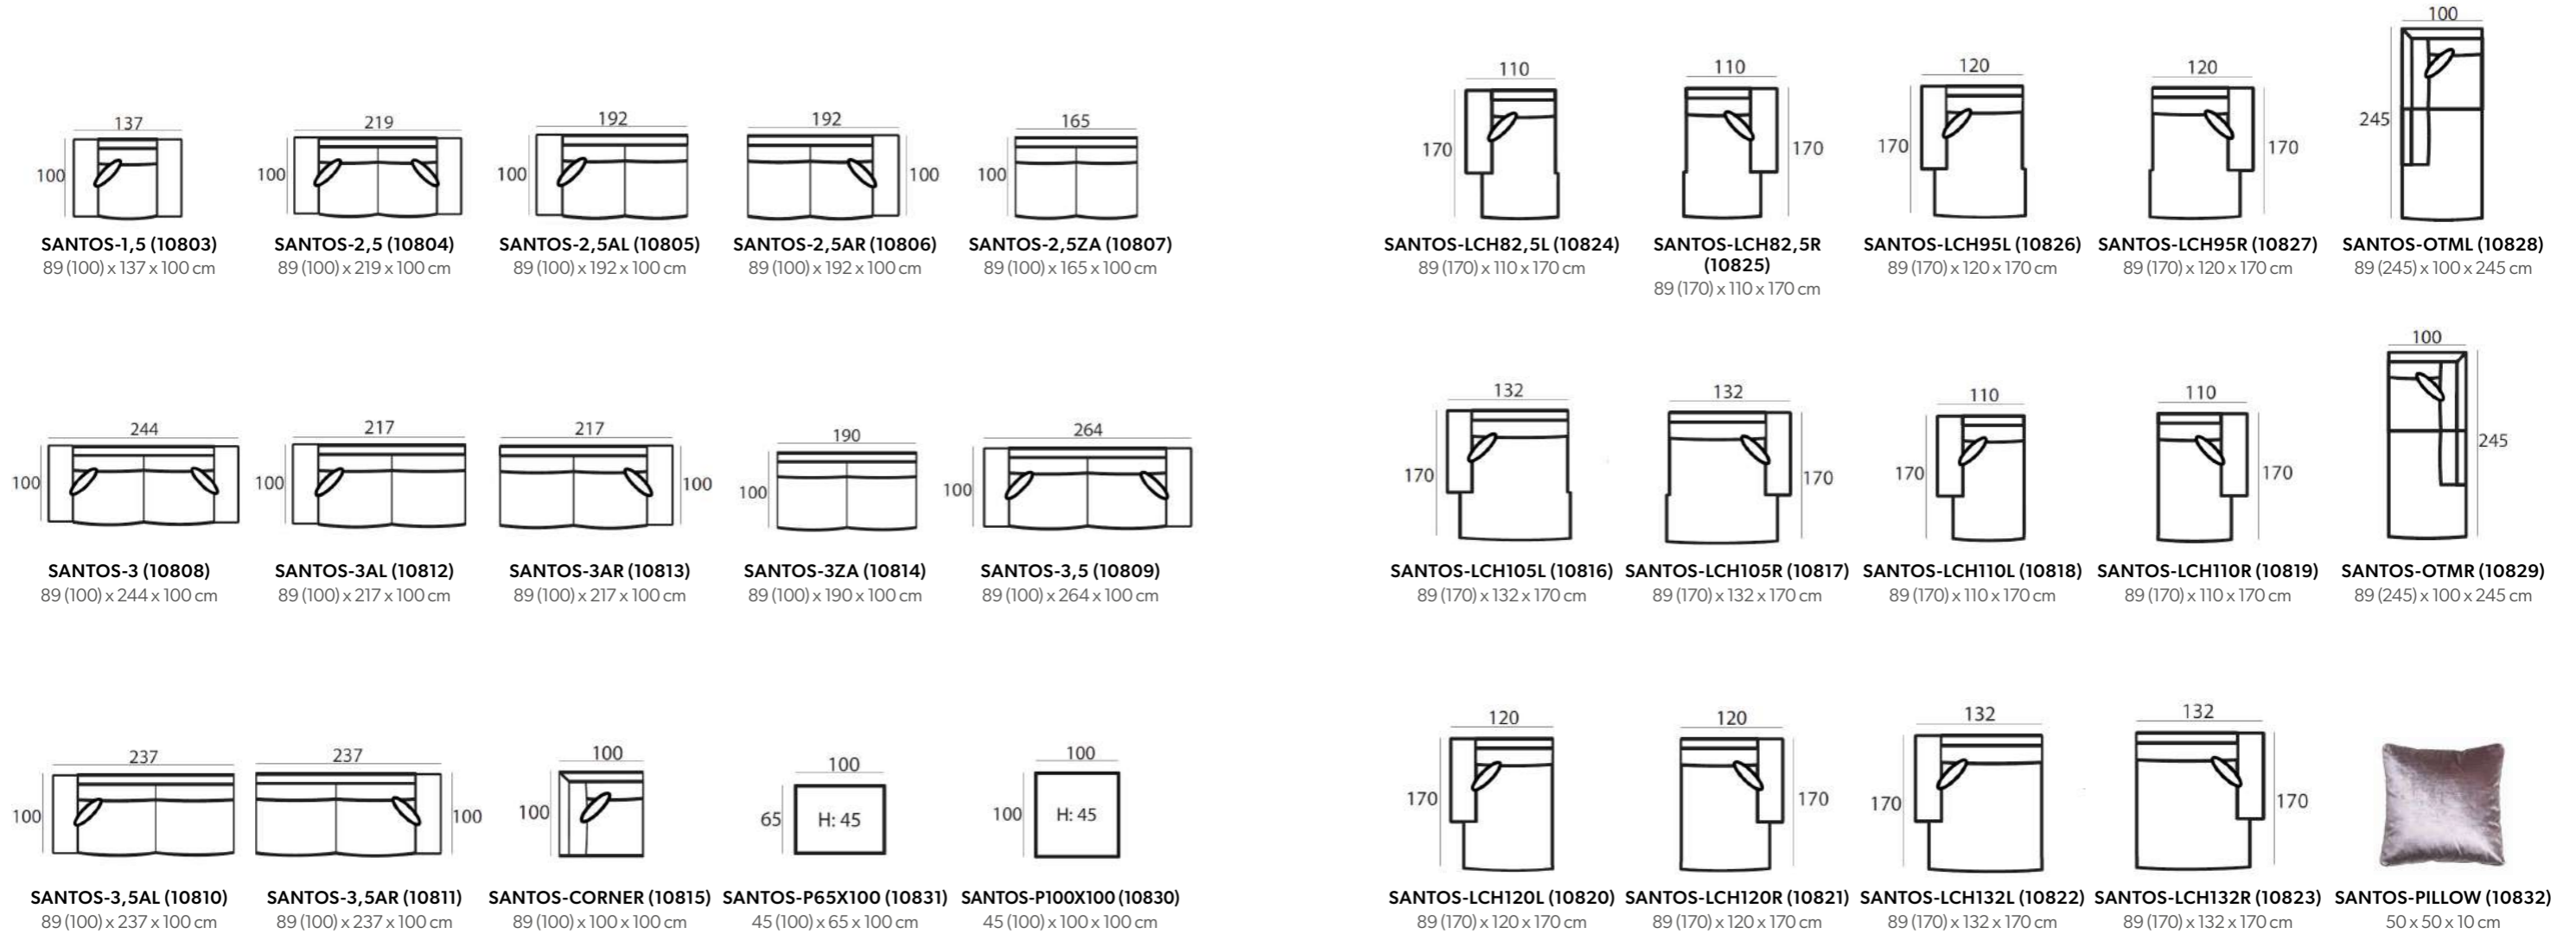

SANTOS

MODULE SOFA

SOFA MODULES

The Santos module sofa has a contemporary and stylish design with a luxurious seat. Create your ultimate setup with the various modules Santos has to offer.

MATERIAL

Seats: cold foam, chopped foam, fiber padding, upholstery.

Back cushions: ballfiber and chopped foam mix, upholstery.

SEE PAGE 344 FOR ALL AVAILABLE FABRICS.

Combine to your wishes
with the many
different modules