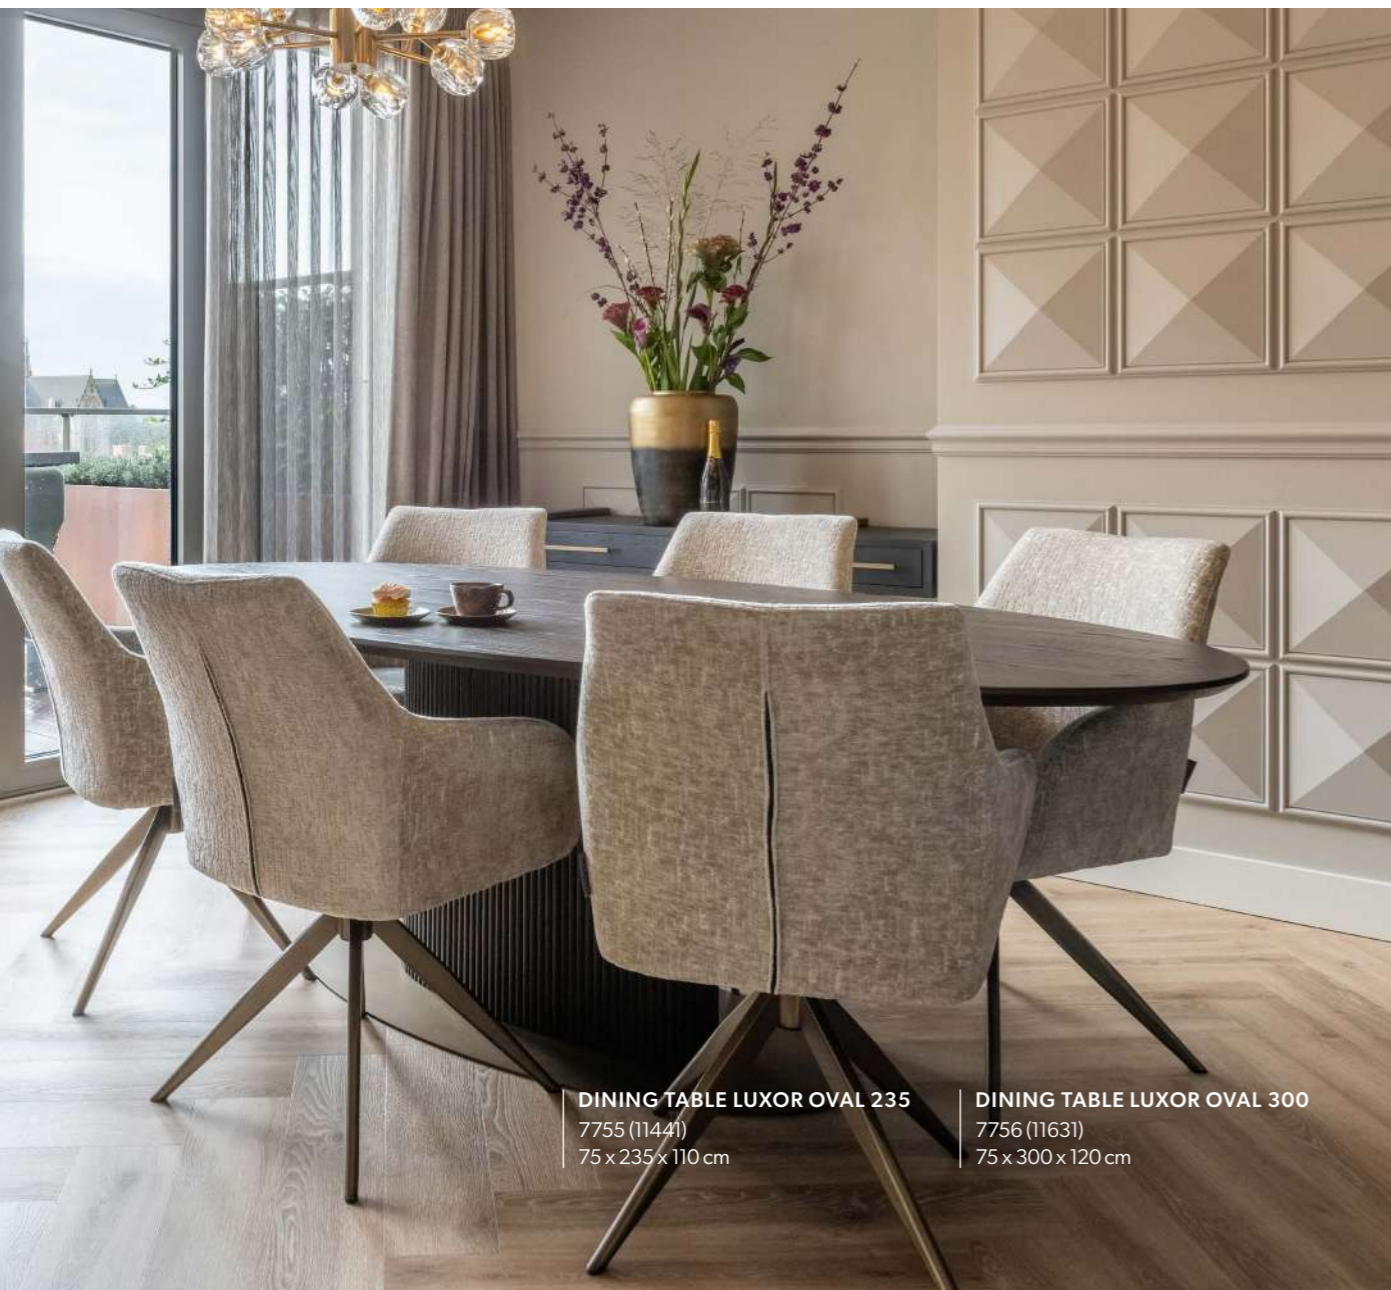

See page 331 for the product specification.

COFFEE TABLE LUXOR 100Ø  
7757 (12105)  
40 x 100 x 100 cm

**DINING TABLE LUXOR OVAL 235**  
7755 (11441)  
75 x 235 x 110 cm

**DINING TABLE LUXOR OVAL 300**  
7756 (11631)  
75 x 300 x 120 cm