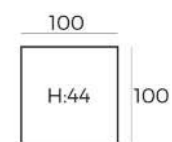

FELIX-P100X100 (11266)
44 (44) x 100 x 100 cm

SEE PAGE 344 FOR ALL AVAILABLE FABRICS.

Combine to your wishes
with the many
different modules