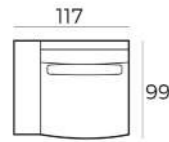

FELIX-1,5AL (11176)
89 (44) x 117 x 99 cm