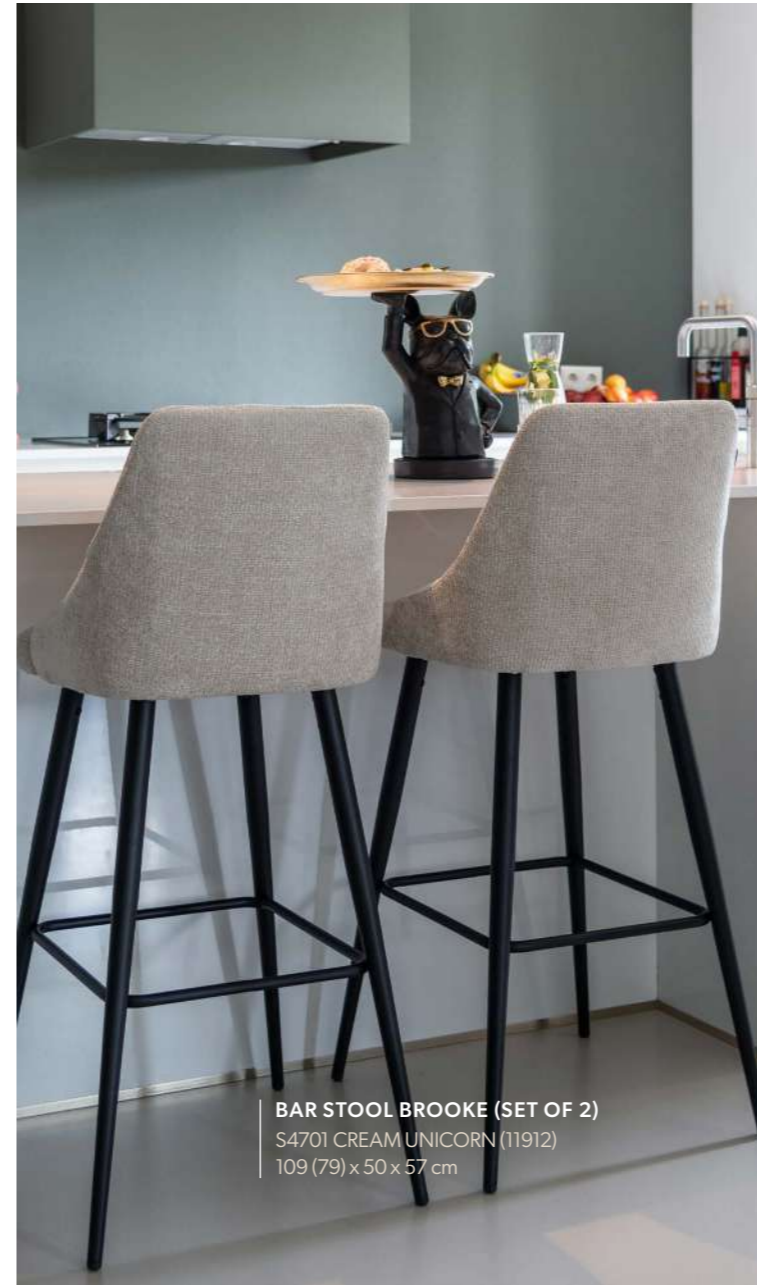

BAR STOOL BROOKE (SET OF 2)
S4701 CREAM UNICORN (11912)
109 (79) x 50 x 57 cm