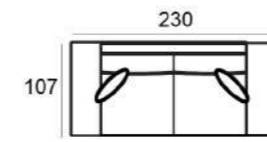

S52102 (11650)
93 (107) x 230 x 107 cm