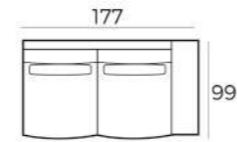

FELIX-2,5AR (11177)
89 (44) x 177 x 99 cm