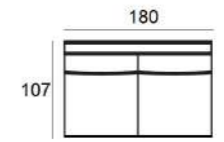

S52102ZA (11653)
93 (107) x 180 x 107 cm