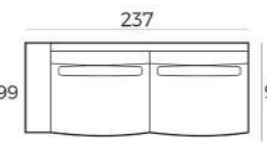

FELIX-3,5AL (11182)
89 (44) x 234 x 99 cm