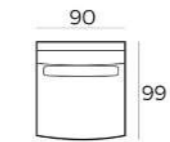

FELIX-1,5ZA (11162)
89 (44) x 90 x 99 cm