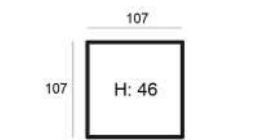

S5210P107 (11648)
46 (107) x 107 x 107 cm