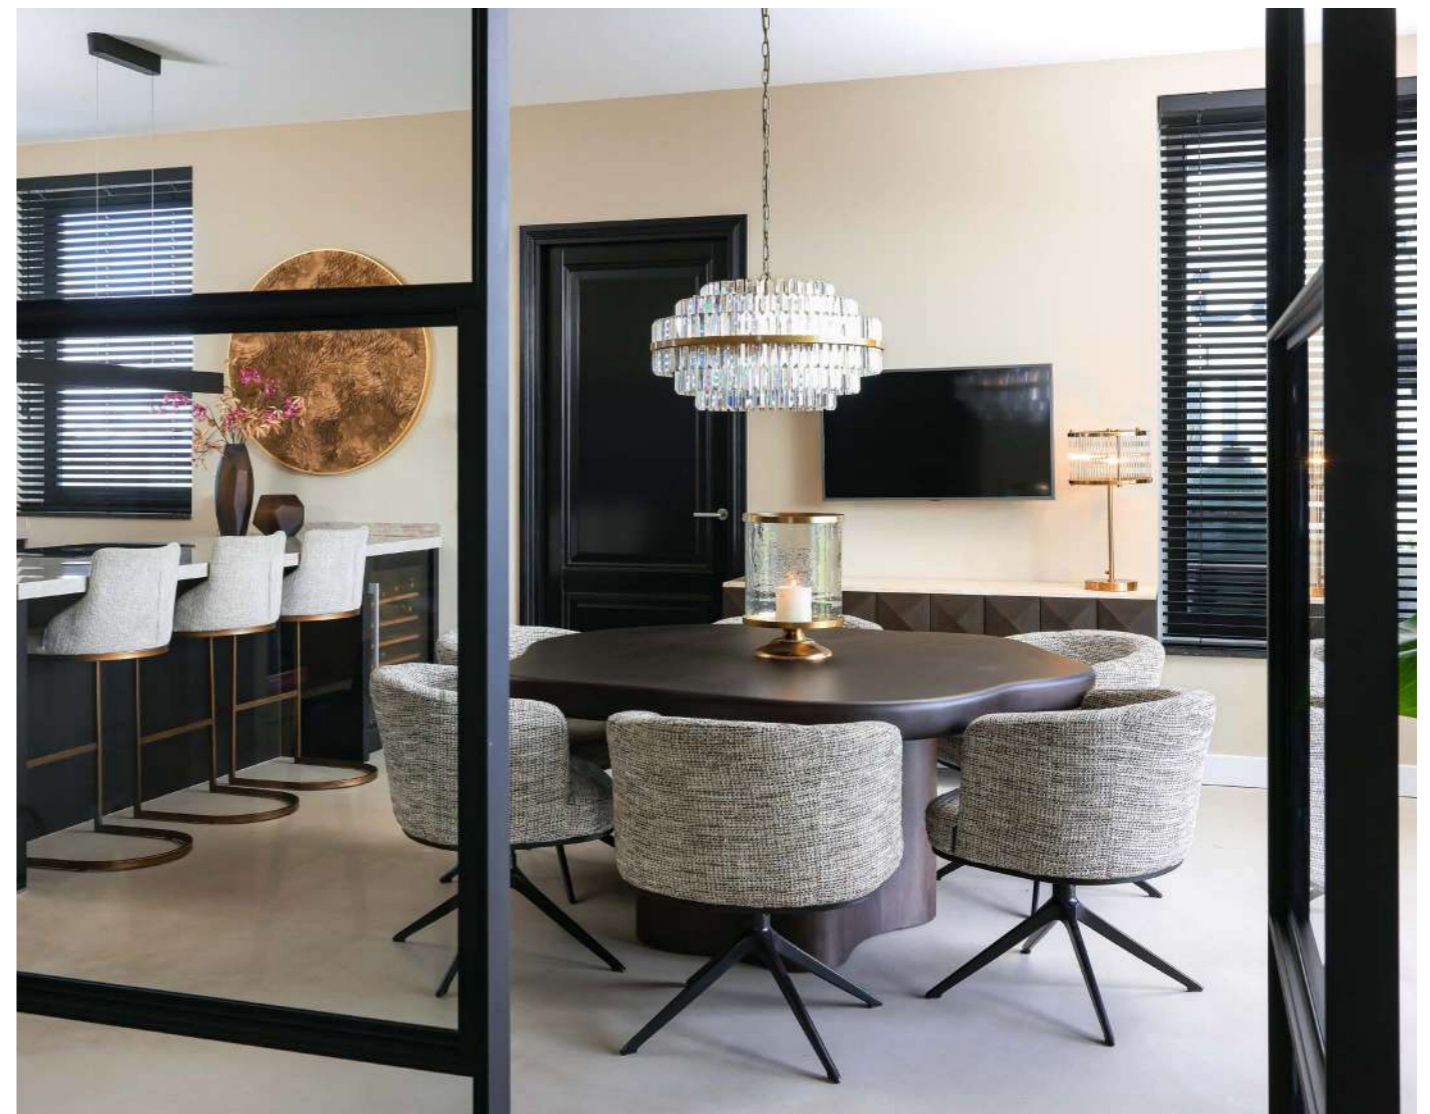

**RICHMOND INTERIORS
EXPERIENCE CENTER**

Echo 1
1704 EG Heerhugowaard
The Netherlands

**DISCOVER ALL
IN OUR NEW EXPERIENCE CENTER**

We want to welcome you to our brand-new experience center, now twice the size of our previous one! With more than 25 beautifully designed rooms, you'll find all our latest collections, each thoughtfully curated to inspire and delight. Whether you're a consumer or a professional, everyone is welcome to explore and find their favorite pieces. Our Richmond team is on hand to advise you and help you choose the perfect items. Come visit us and let your creativity soar.

It's an experience you won't want to miss!

New Headquarters

With experience comes growth, and Richmond Interiors is proud to announce the opening of our new building, a significant step in keeping our company united under one roof. Spanning over 20,000 square meters, more than double the size of our previous location, this state-of-the-art building in Heerhugowaard is designed with sustainability at its core. Equipped with solar panels, heat pumps, and smart lighting systems, our new headquarters operates with minimal environmental impact, making it fully energy-neutral. Richmond Interiors' new home reflects our commitment to a sustainable future while providing the space needed for continued growth and innovation.