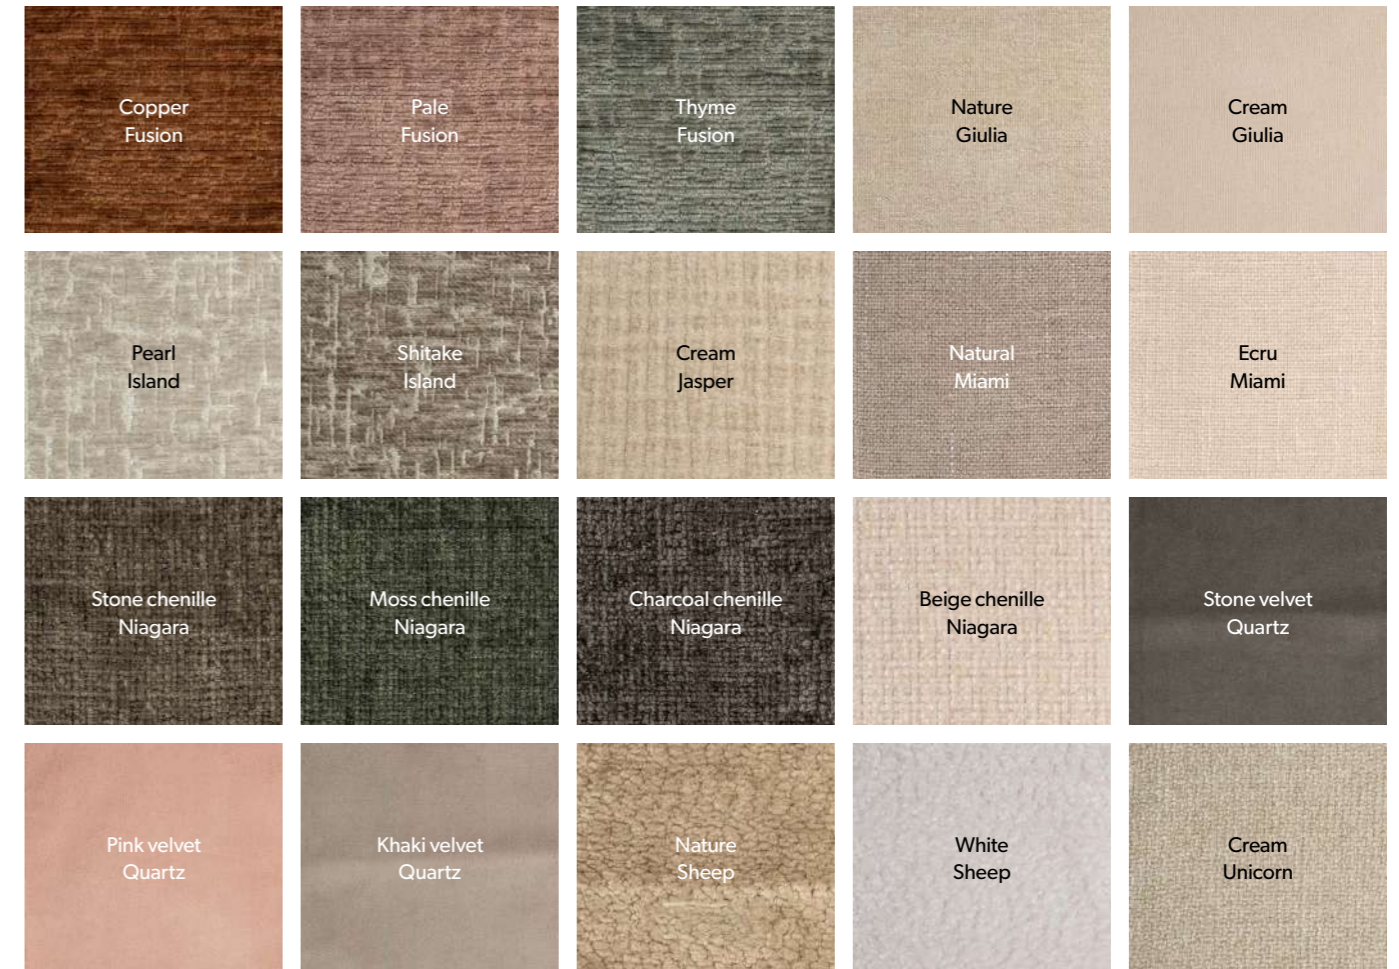

Fabric	Description	Composition faceside	Martindale	Pilling	Colour Fastness
Giulia	Giulia is woven from a blend of yarns and stands out with its distinctive noble appearance. The stylish impression convinces with its beautiful, natural look, especially with its rich character and soft touch.	85% PES, 15%VI	>85.000	5	Light 4-5
Island	Island is a fabric that will lift the appearance of any furniture item on its own. The dessin shines slightly and is luxurious with the use of heavy chenille yarns, therefore it can be styled both as an interior basis or accent fabric.	100% PES	55.000	5	Light 4-5
Jasper	The contemporary interpretation of the ribbed, velvet-like fabric. The extraordinary retro wave is interrupted by an exciting stiffness. The exciting image of the yarn-dyed chenille fabric is supported by a melange effect.	100% PES	>35.000	4-5	Light 5
Miami	A nice, elegant and soft quality with voluminous grip. Chenille fabrics, such as Miami, are perfect for creating cozy, warm and elegant furniture. Kindly note that during use a sitting mirror/ seat depression will appear, this can be minimized by brushing Miami on a regular base. Important is to mention that this can never be taken away completely.	70% PES	85.000	4	Light 4-5
Niagara	Niagara is a soft and lofty chenille fabric. It's made of 100% PES and has no backing, making it very drapable.	100% PES	100.000	4	Light 5-6
Quartz Velvet	Quartz is a knitted warp velvet which is named after the gemstone because of its exquisite qualities. With its very fine high pile, matt look and extreme softness, this fabric is usable in many different applications.	100% PES	45.000	4-5	Light 4-5
Sheep	Sheep is a fluffy fabric with a trendy look. The finely coordinated colors add the finishing touch to the extremely soft feel. Sheep is made of pure polyester, which makes it particularly durable.	100% PES	>35.000	4-5	Light 6
Unicorn	Unicorn is a trendy structural fabric with a discreet two-colored finish. Unicorn also appeals by an extremely soft feel, which is created using chenille yarn. Unicorn is breathable, with a surface structure that looks fresh and trendy.	100% PES	>35.000	4-5	Light 6