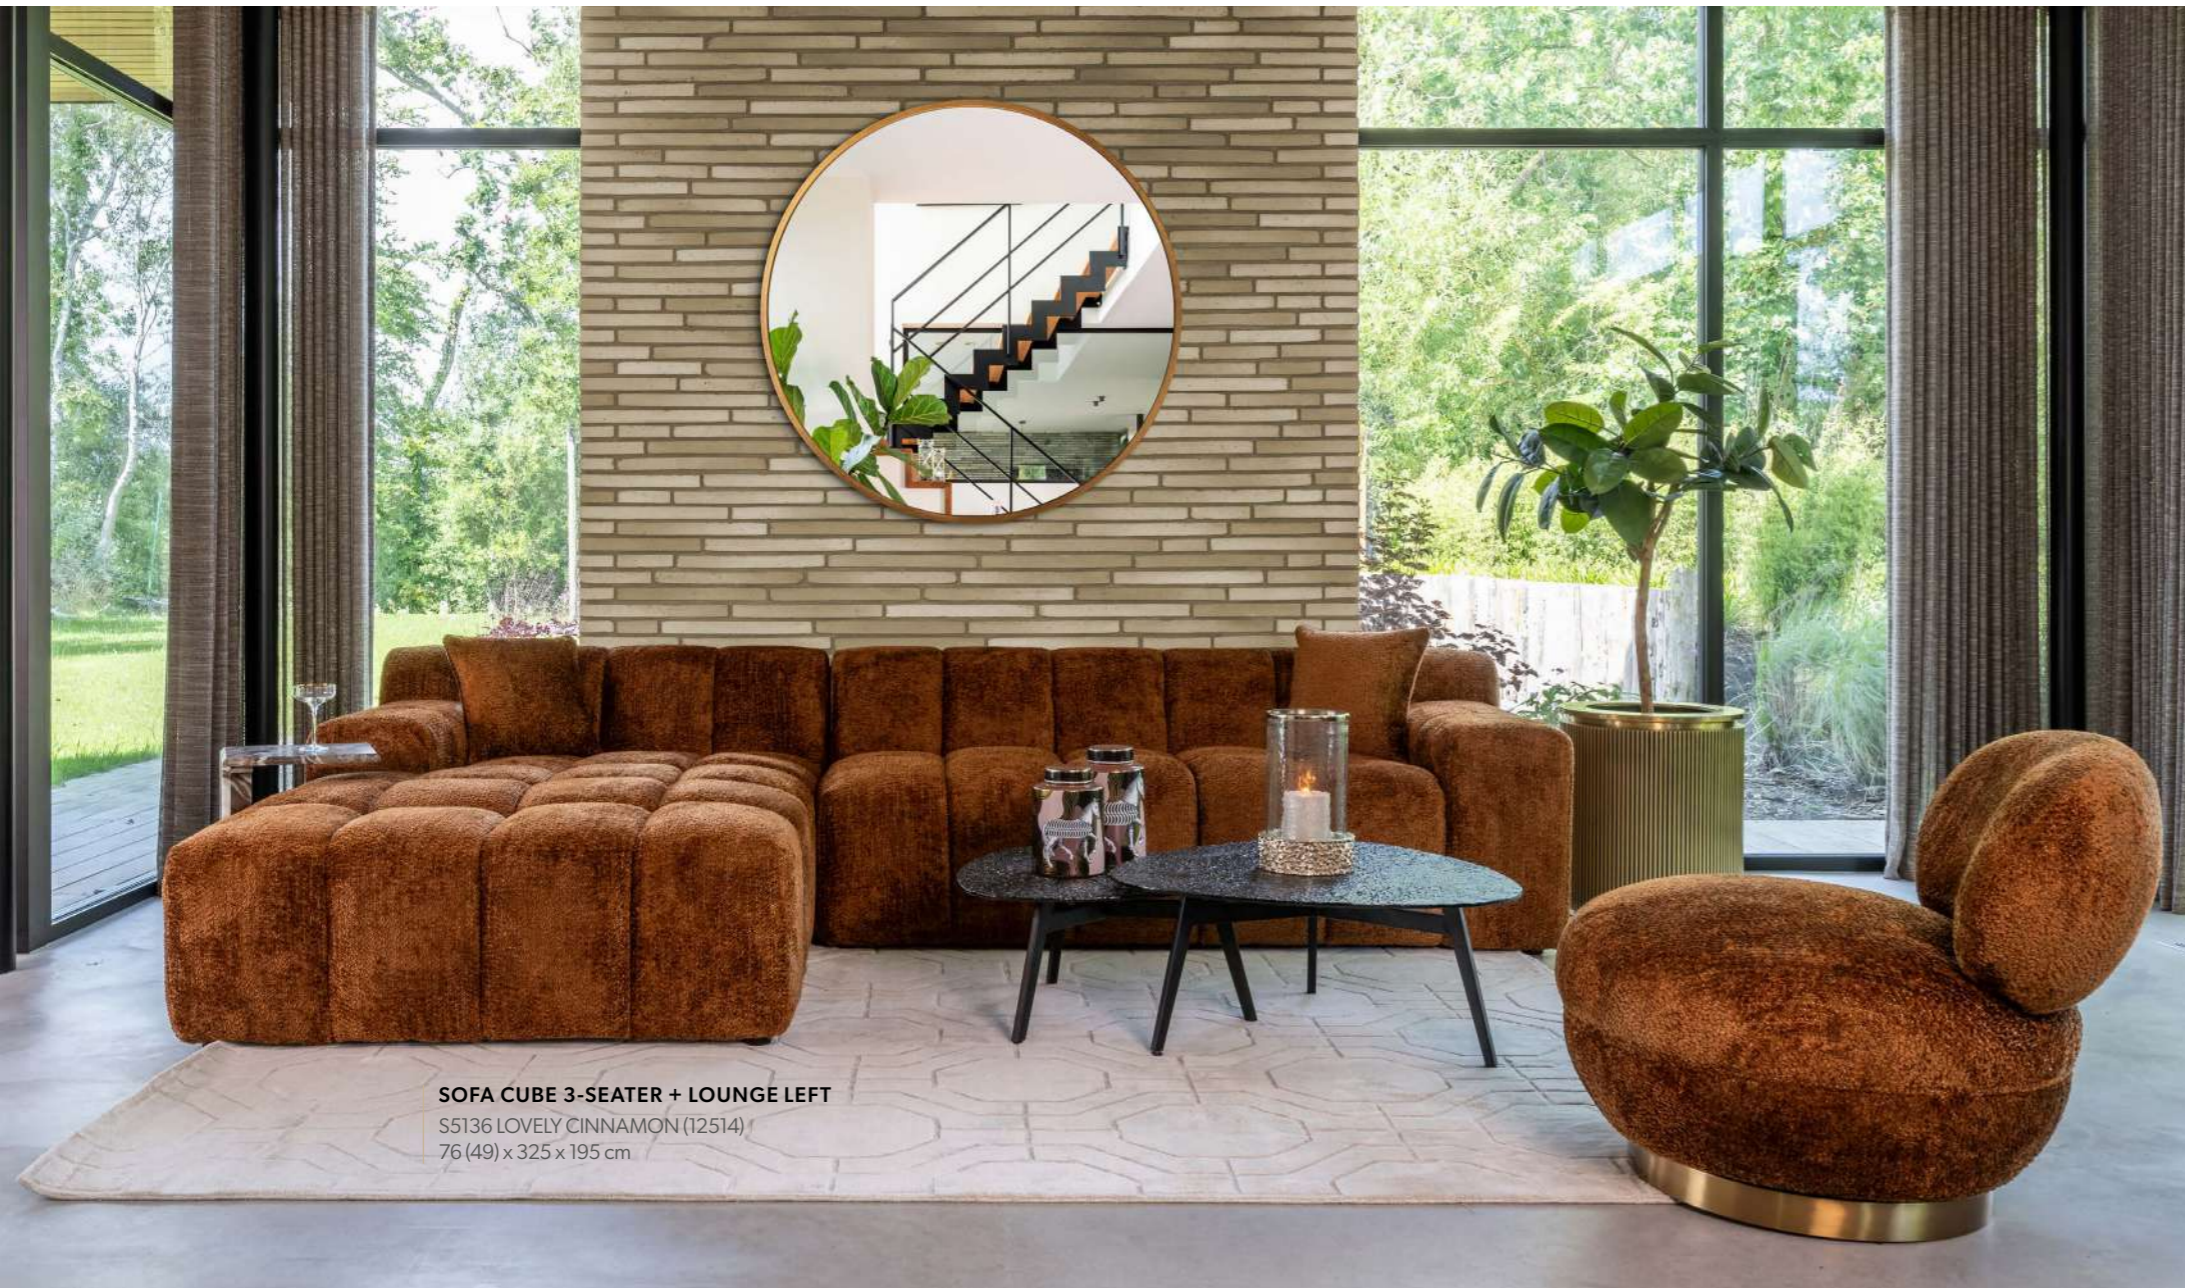

SOFA CUBE 3-SEATER + LOUNGE LEFT
S5136 LOVELY CINNAMON (12514)
76 (49) x 325 x 195 cm