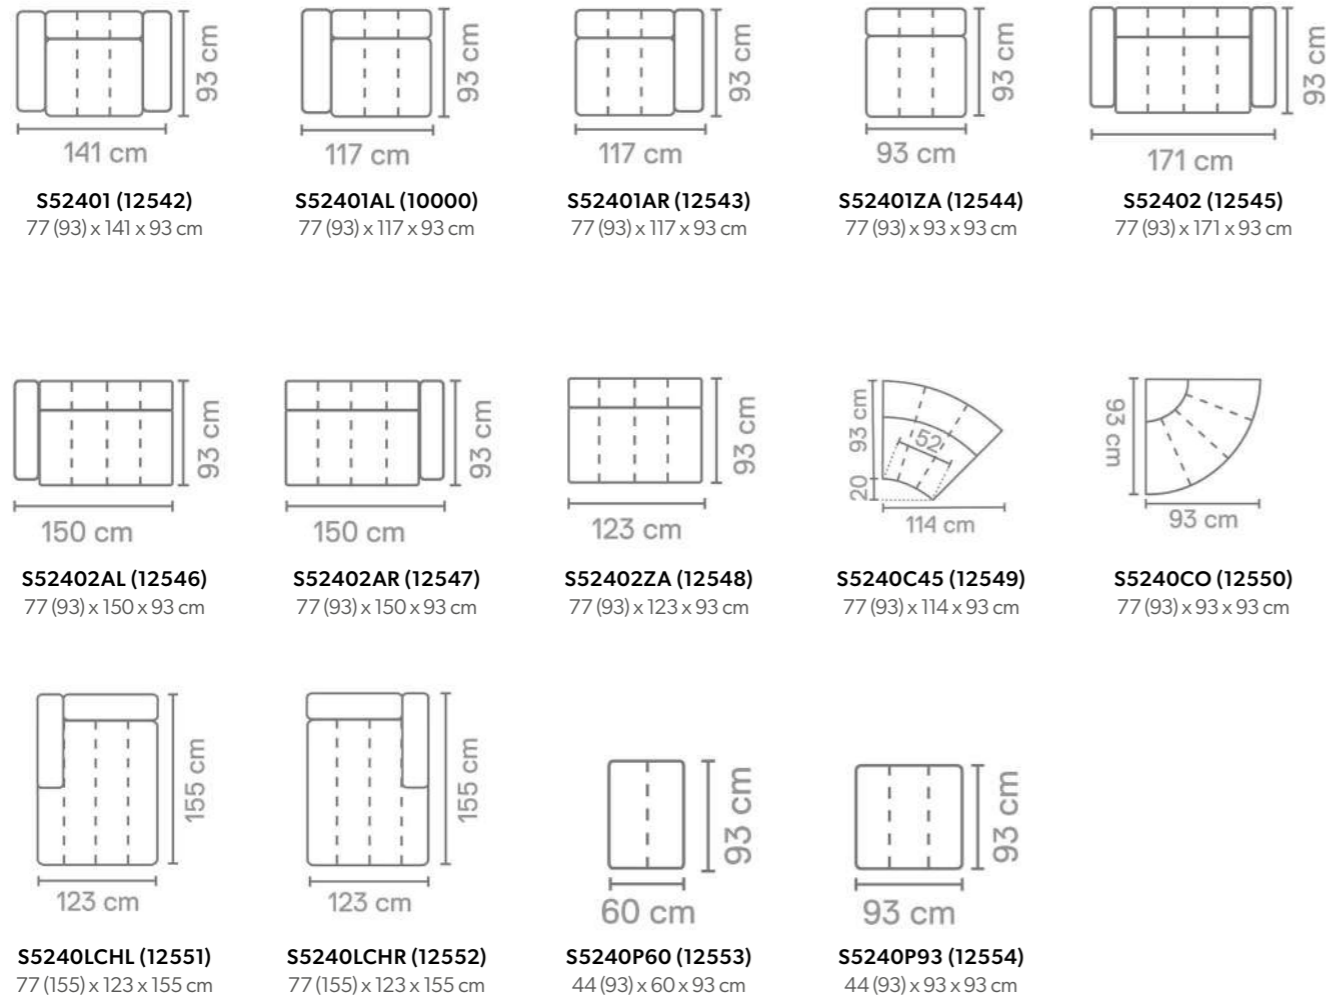

MILTON

MODULE SOFA

SOFA MODULES

Milton is an elegant sofa without loose cushions making it relatively maintenance free. By choosing the right modules you can create a sofa to suit your wishes. For example, an outer corner to create a U-shaped sofa.

MATERIAL

Seats: nosag springs, comfort foam, upholstery.
Back cushions: comfort foam.