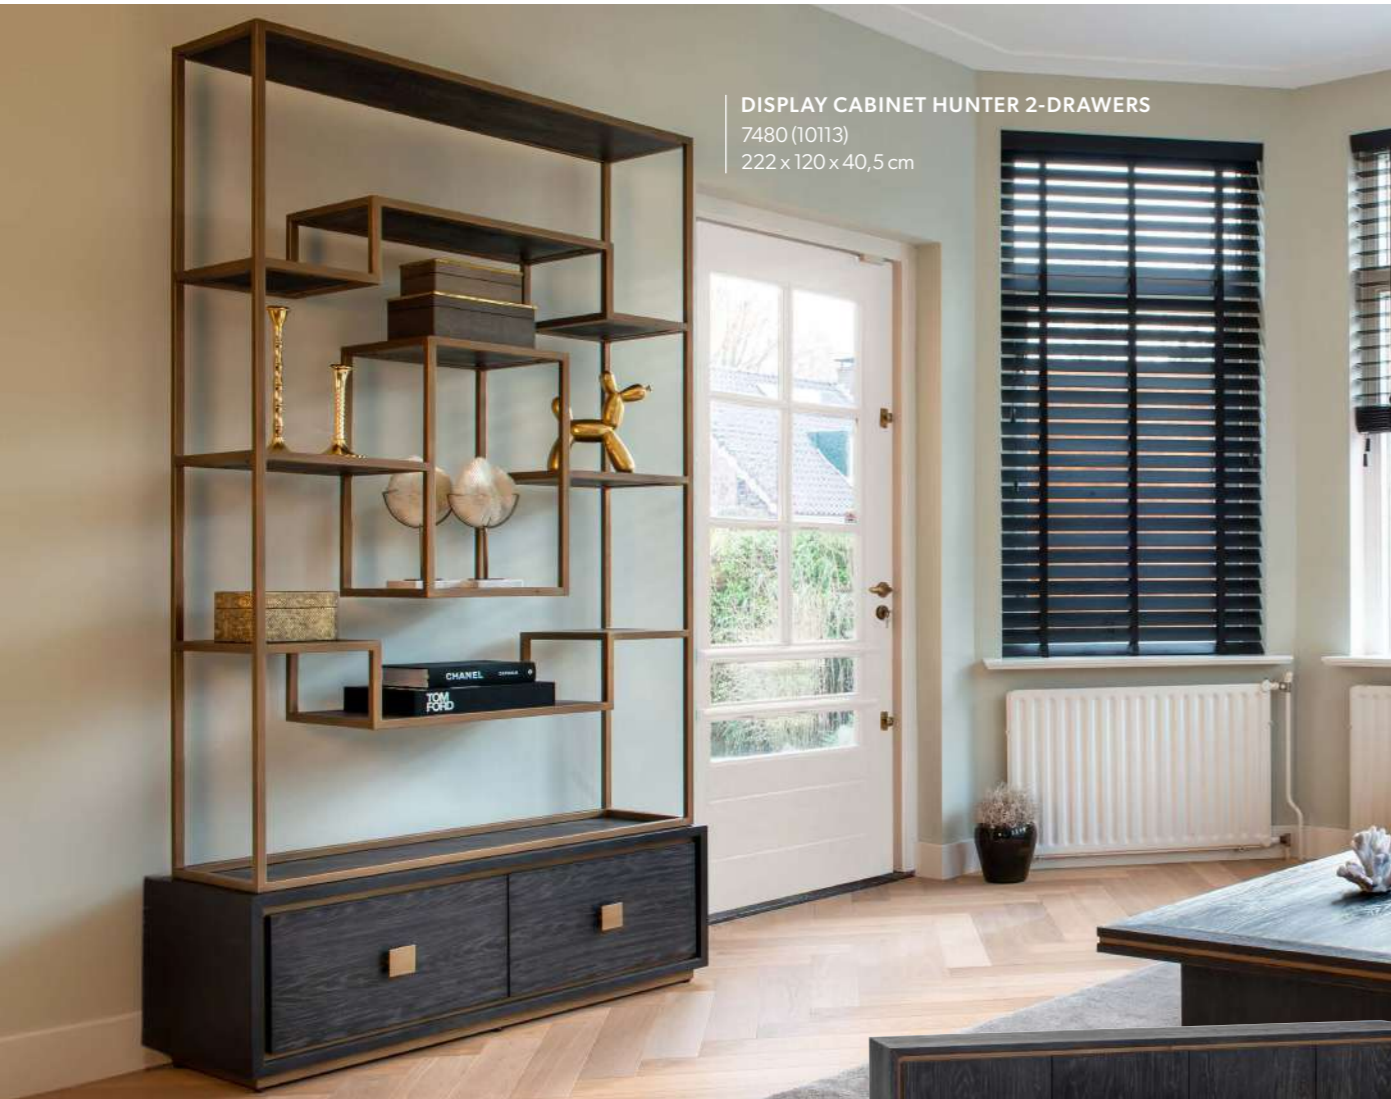

See page 329 for the product specification.

**DISPLAY CABINET HUNTER 2-DRAWERS**  
7480 (10113)  
222 x 120 x 40,5 cm

**SIDEBOARD HUNTER 4-DOORS**  
7481 (10114)  
81 x 200 x 45 cm

**TV CABINET HUNTER 2-DRAWERS**  
7483 (10115)  
46 x 190 x 45 cm