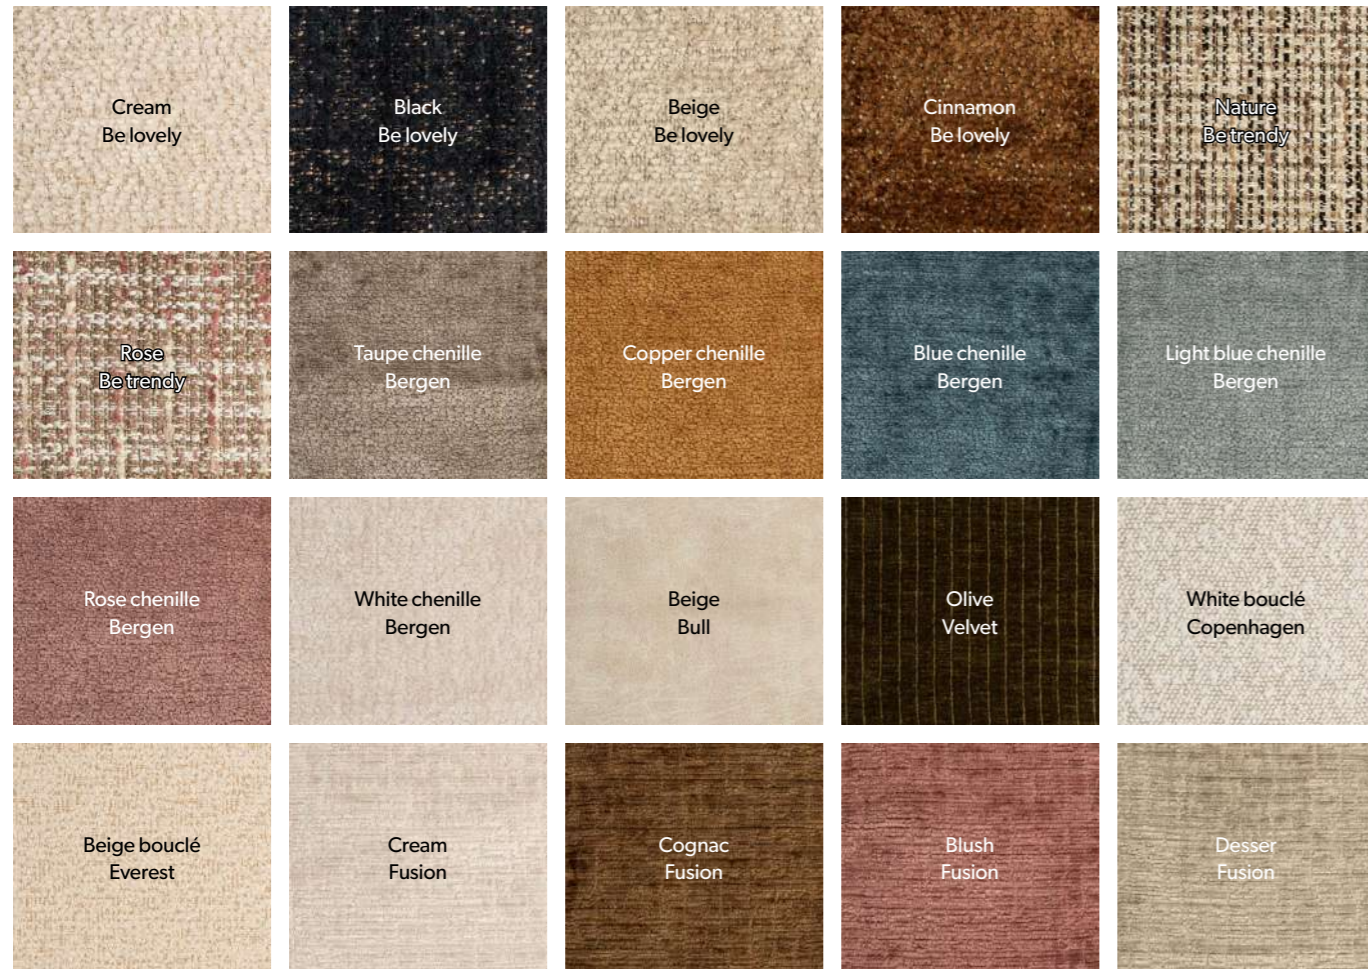

## FABRIC COLORS

Fabric	Description	Composition faceside	Martindale	Pilling	Colour Fastness
Be Lovely	Be Lovely is a very soft and fluffy fabric with a trendy look. The finely coordinated colors add the finishing touch to the extremely soft feel. Thanks to its soft feel, the fabric looks very luxurious	100% PES	>45.000	4-5	Light 6
Be Trendy	A real eye-catcher - the upholstery fabric BE TRENDY is a woven article that elegantly combines Melounge yarns with chenille yarns. Absolutely TRENDY.	100% PES	65.000	4	Light 6
Bergen Chenille	Bergen, a landscape of intricating heavy chenille. This rich upholstery fabric has a soft touch.	100% PES	100.000	5	Light 5
Bull	The unique characteristic of this article is the "leather aspect" together with the pleasant handfeel of fabric. The backing of Bull exists out of 100% recycled leather fibres. Leather leftovers are ground by a shredder and after a special process flocked on a knitted microfiber. This unique leather fibre backing creates this special, comfortable and thick grip. The top layer is a knitted microsuede with a leather print and an embossing. Bull has also been finished with a damp and dirt prevented treatment. Through daily use this "used aspect" will become more visible, this has no further influence on the quality or durability of this fabric.	Faceside: 96 % PES, 4 % PU Backside: 100 % LEATHER FIBRES	32.000	3-4	Light 3-4
Cloé	Cloé is a classic and stylish cord-velour that stands out with its stunning feel. This beautiful chenille jacquard makes any piece of furniture look trendy.	100% PES	48.000	5	Light 6
Copenhagen Bouclé	Copenhagen is a trendy bouclé fabric. This bouclé fabric has a looped appearance and knotted surface that ensures a natural look and ultimate soft touch.	100% PES	100.000	5	Light 5
Everest	Everest is a bouclé fabric with a subtle two-tone effect. Made with 100% recycled polyester yarns	100% PES	80.000	4-5	Light 4-5
Fusion	Fusion offers a heavy and chunky quality while the chenille yarns create an elegant, soft and full hand feel. The dessin is subtle and can be styled both as an interior basis or accent fabric.	100% PES	85.000	4-5	Light 5