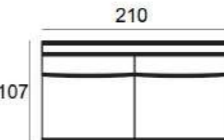

S52103ZA (11646)
93 (107) x 210 x 107 cm