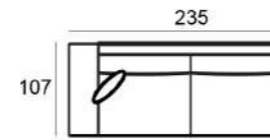

S52103AL (11611)
93 (107) x 235 x 107 cm