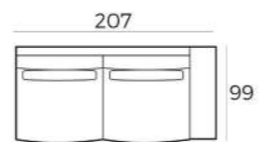

FELIX-3AR (11179)
89 (44) x 207 x 99 cm